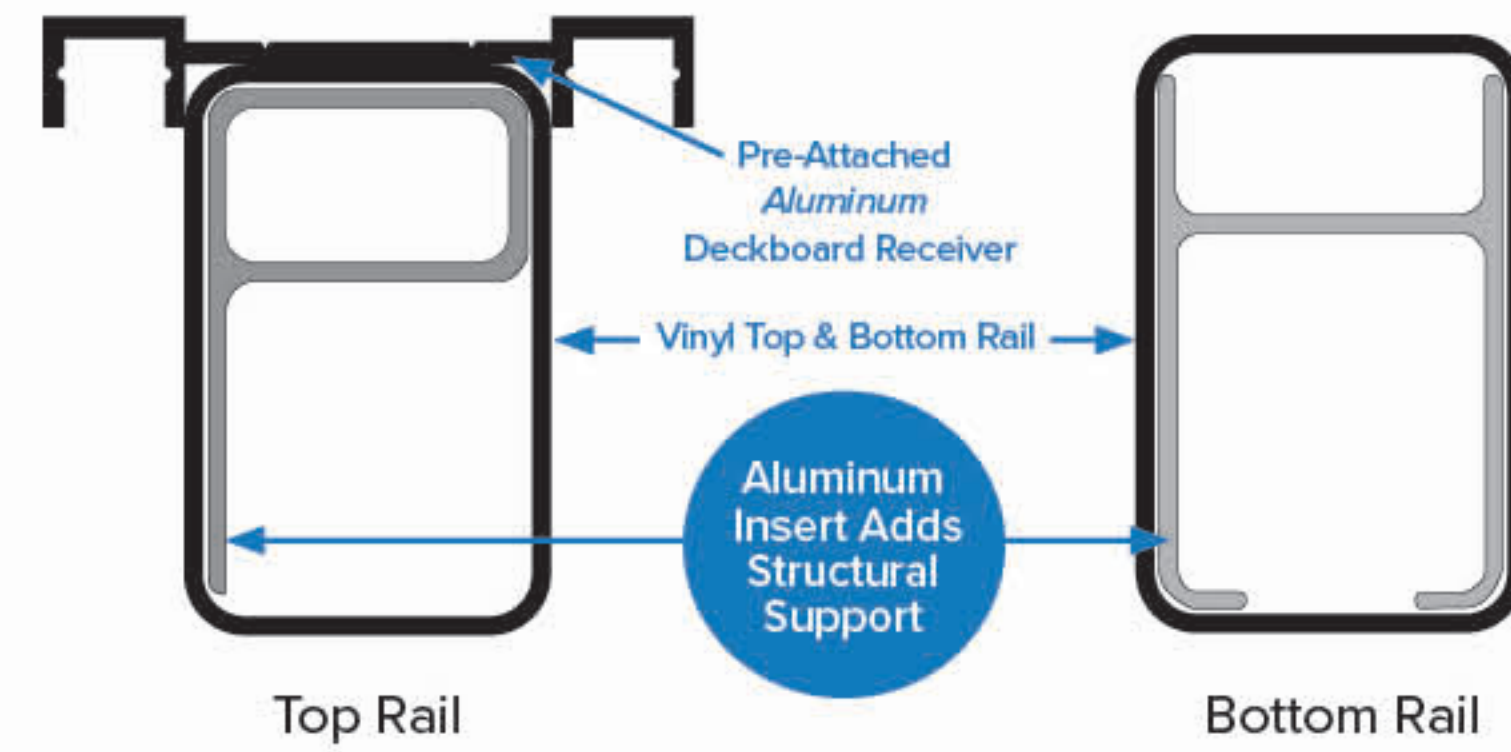

VINYL RAILING OPTIONS 400 SERIES

$40⁰⁰/FT. LN.

PRODUCT DETAILS

- Pre-Attached Aluminum Deckboard Receiver on Top Rail (deckboard not included)
- Railing Height Options: 36" · 42"
- Railing Length Options: 6' · 8' · 10'

Pictured Above:
a. White Railing with York Infill
b. White Railing with White Model Infill
c. White Railing with White Model Infill

PROFILE