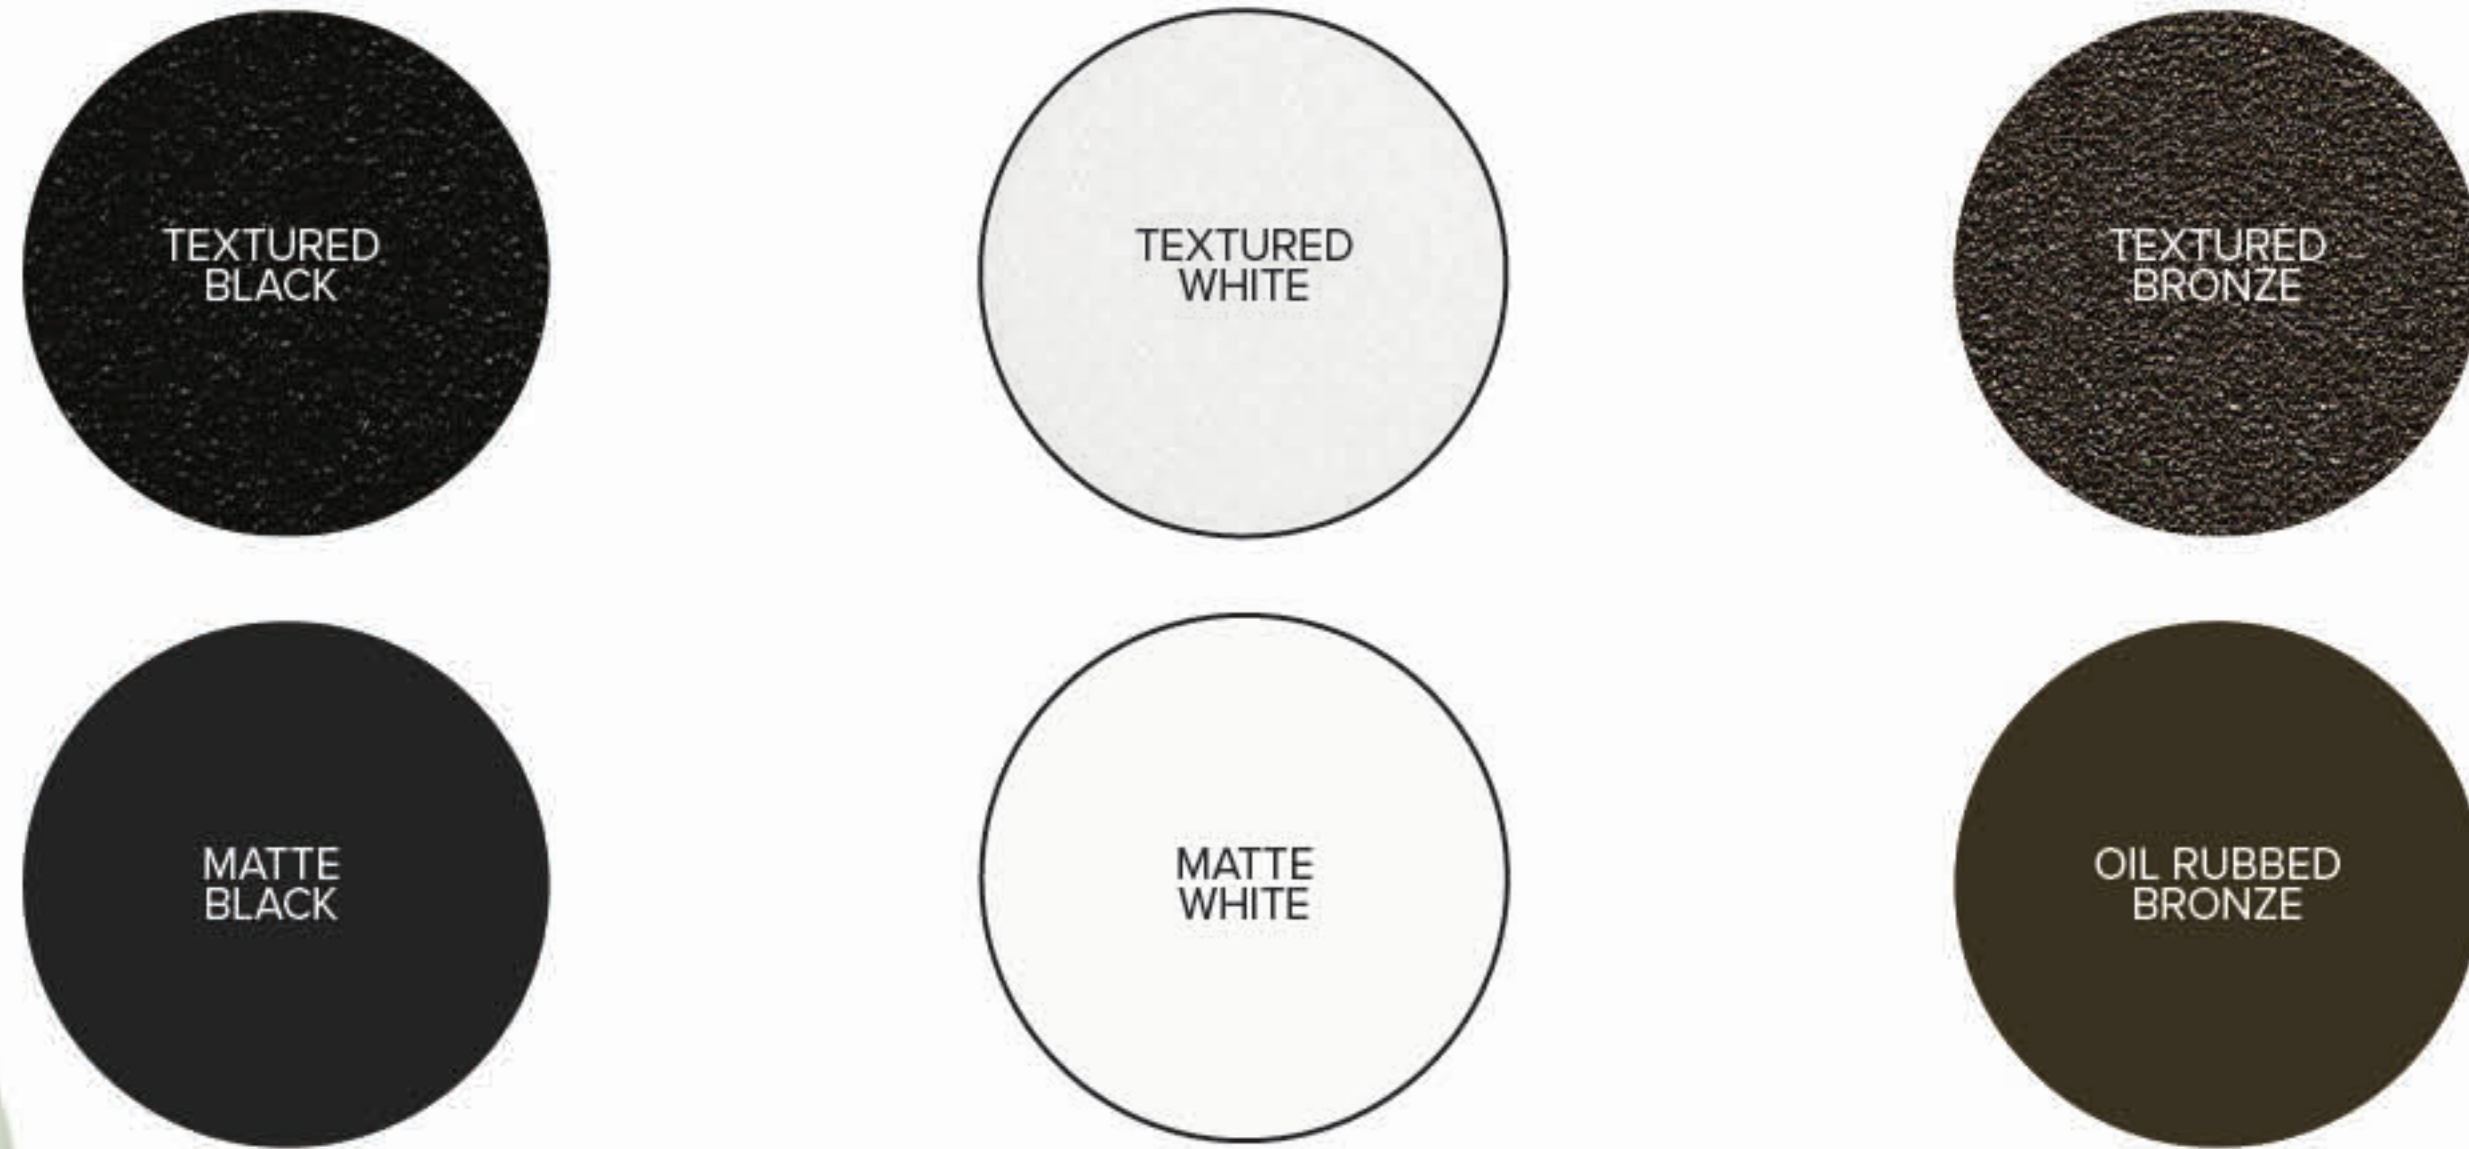

CHESAPEAKE SERIES

\$81.00/FT. LN.

PRODUCT DETAILS

- Level and stair rail lengths come in 6' or 8' sections
- Available in 36" or 42" heights
- Meets IRC and IBC (42" only) code requirements
- Boxed sections include top and bottom rails, mounting brackets and hardware, infill and the installation guide

*Except Horizontal Cable

STANDARD COLORS

DRINK RAIL

Select any full-profile, square-shouldered deck board. Not compatible with grooved or scalloped boards or glass infill.
available in 5.5" and 7.25" rail cap