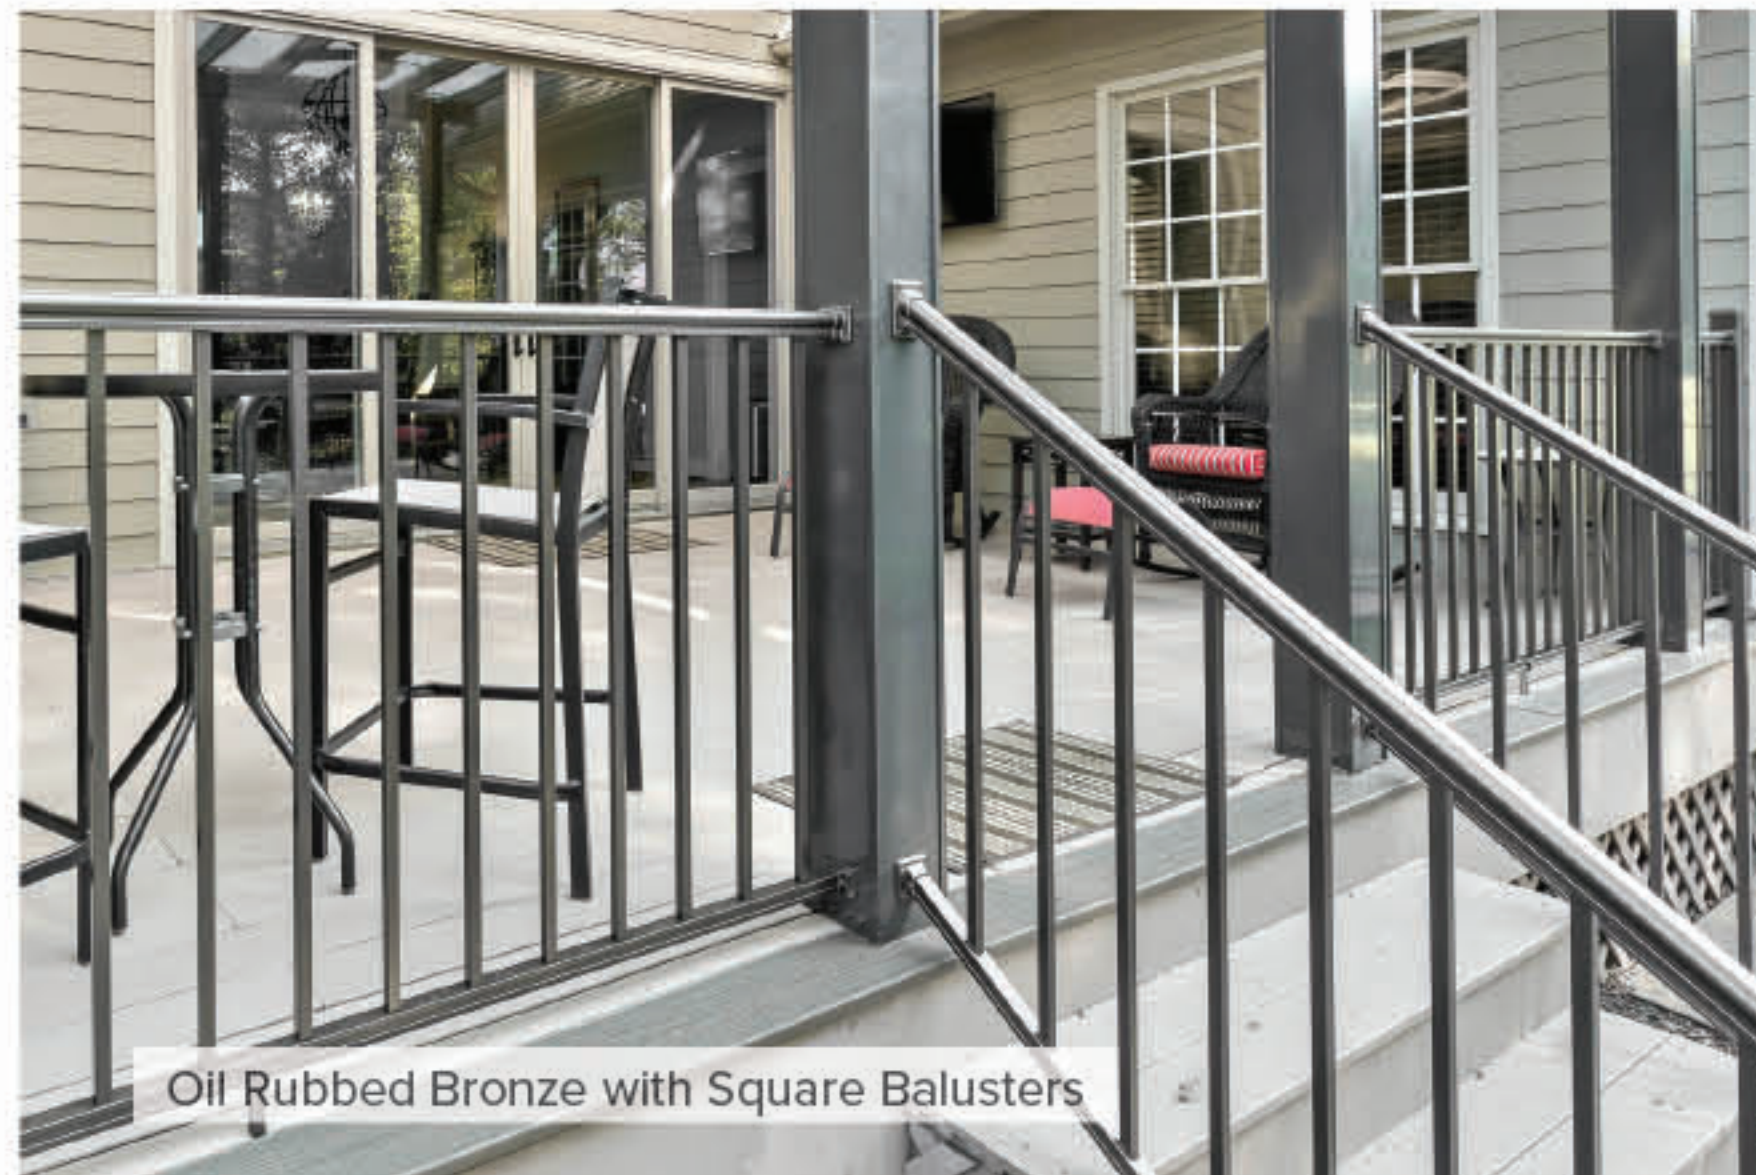

VINYL RAILING OPTIONS 200 SERIES

$29.00 / FT. LN.

PRODUCT DETAILS

- 3 1/8" Wide Top Rail
- Railing Height Options: 36" · 42"
- Railing Length Options: 5' · 6' · 7' · 8' · 10'

INFILL OPTIONS

PROFILE

COLOR OPTIONS

All prices shown are subject to change