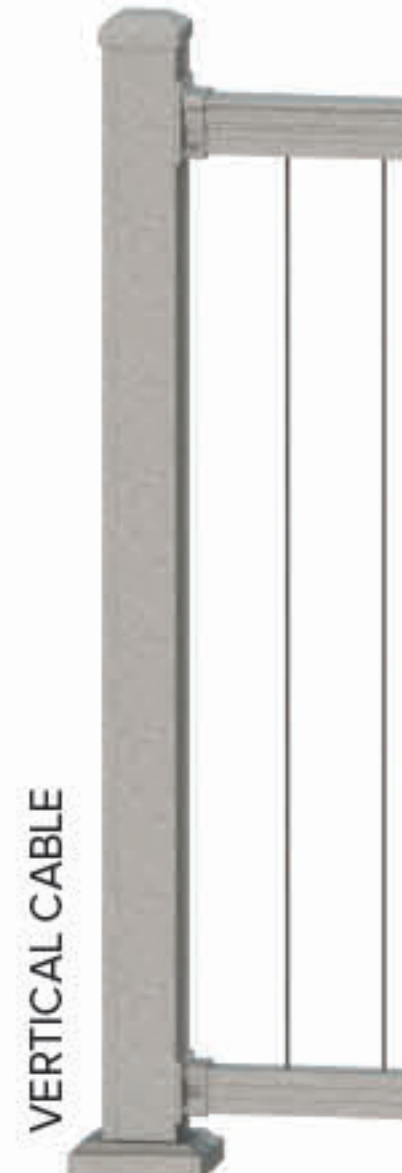

INFILL OPTIONS

SQUARE

TWISTED & ALTERNATING TWISTED

HAMMERED

BOWED

ROUND

HORIZONTAL CABLE

VERTICAL CABLE

ROD RAIL

PATENT PENDING

GLASS RAIL

C70 Veranda

CALL FOR PRICING

ROD RAIL INFILL

\$85.00/FT. LN.

Textured Black with Vertical Cable

CABLE RAIL INFILL

\$85.00/FT. LN.

Textured Black with Square Balusters

Matte White with Black Square Balusters

Textured Black with Horizontal Cable

All prices shown are subject to change

ALUMINUM RAILING OPTIONS