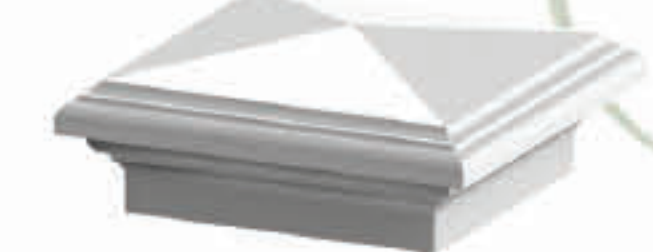

PYRAMID

POST CAPS (NO LIGHTS)