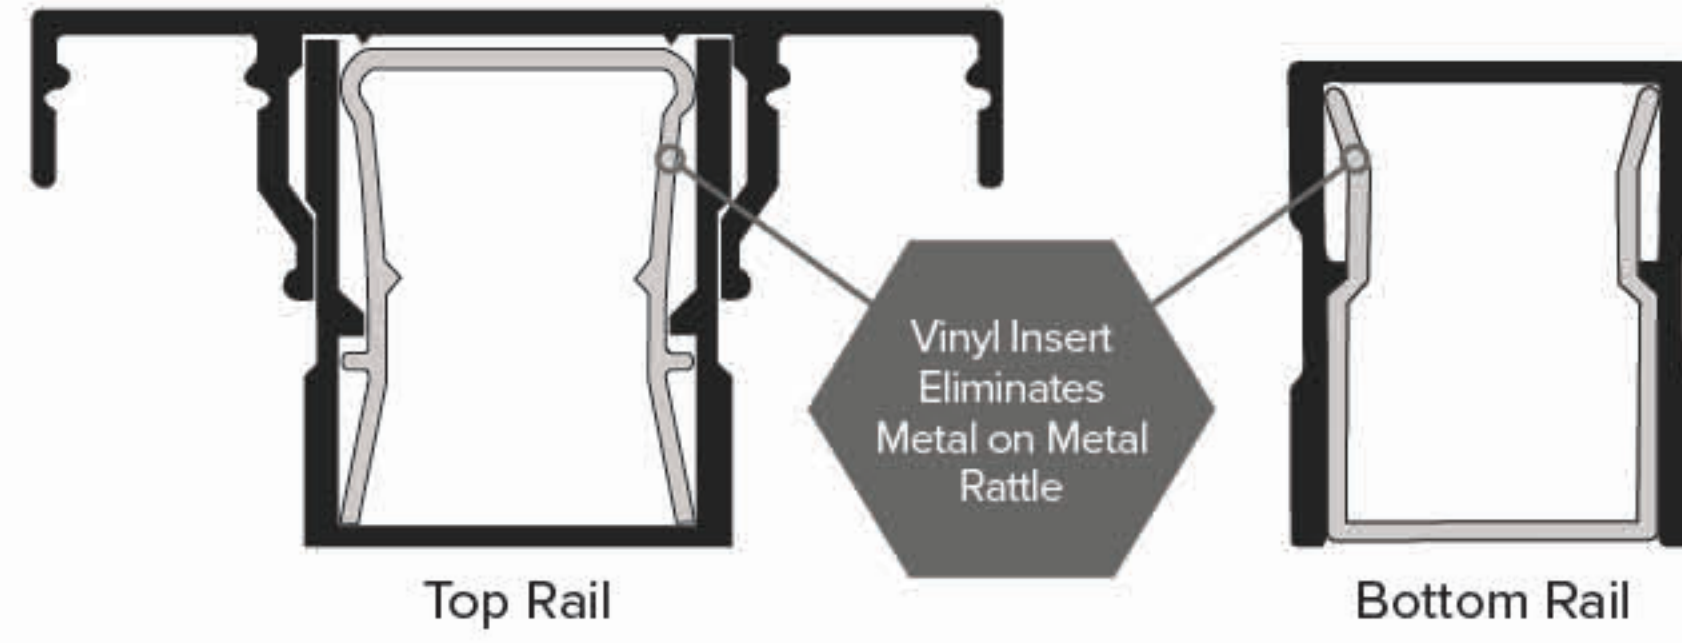

CHESAPEAKE SERIES

\$81.00/FT. LN.

PRODUCT DETAILS

- Level and stair rail lengths come in 6' or 8' sections
- Available in 36" or 42" heights
- Meets IRC and IBC (42" only) code requirements
- Boxed sections include top and bottom rails, mounting brackets and hardware, infill and the installation guide