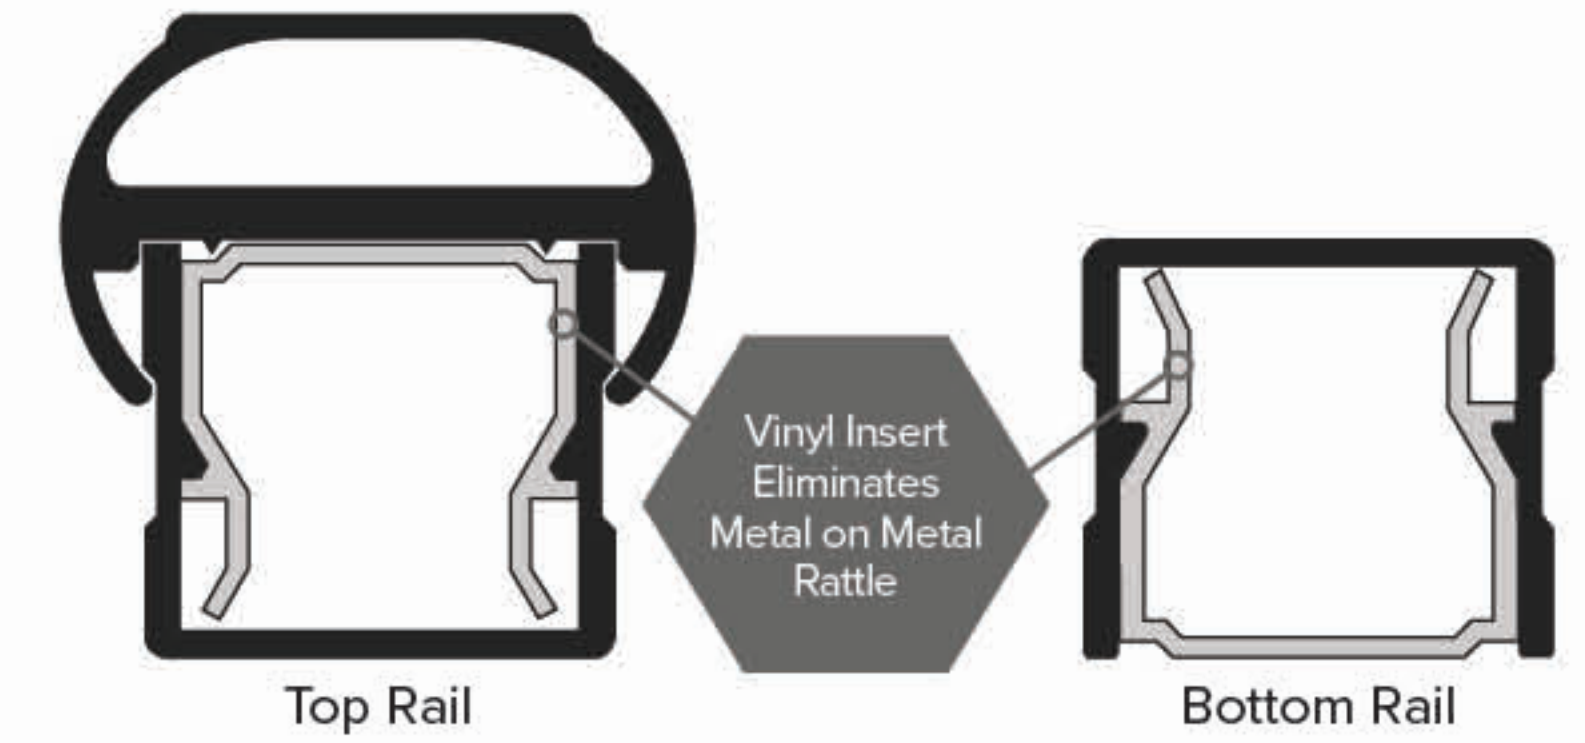

*Except Horizontal Cable

STANDARD COLORS

DRINK RAIL

Select any full-profile, square-shouldered deck board. Not compatible with grooved or scalloped boards or glass infill.
available in 5.5" and 7.25" rail cap

All prices shown are subject to change

**ENGINEERED FOR
UNDER-RAIL LIGHTING**

ALUMINUM RAILING OPTIONS *OUTLOOK SERIES*

\$64.⁰⁰ / FT. LN.

PRODUCT DETAILS

- Level rail lengths come in 5', 6', 7' or 8' and stair rail lengths come in 4', 5' or 6'
- Available in 36" or 42" heights
- Meets IRC and IBC (42" only) code requirements
- Boxed sections include top and bottom rails, mounting brackets and hardware, infill and the installation guide