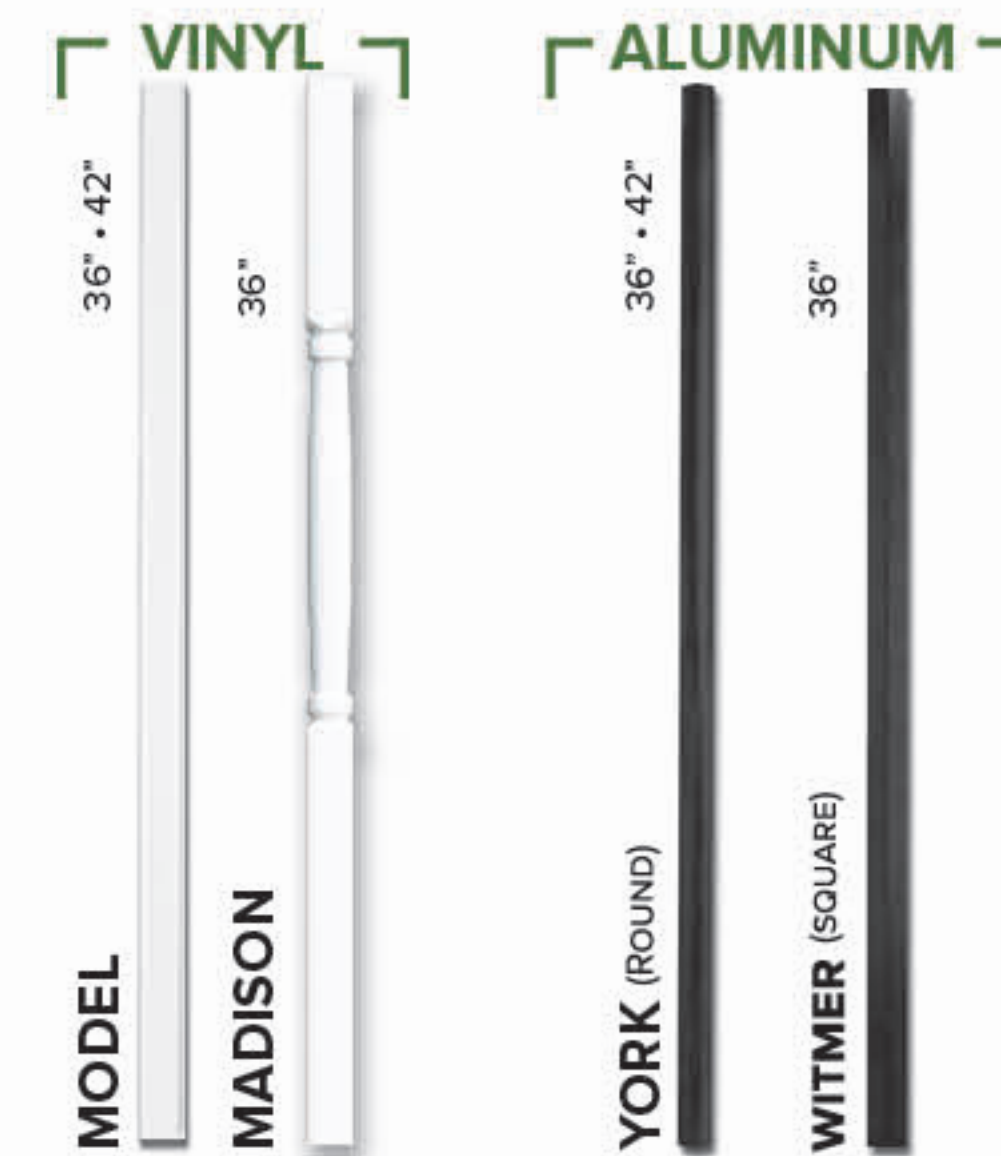

All prices shown are subject to change

**ENGINEERED FOR
UNDER-RAIL LIGHTING**

ALUMINUM RAILING OPTIONS *OUTLOOK SERIES*

\$64.⁰⁰ / FT. LN.

PRODUCT DETAILS

- Level rail lengths come in 5', 6', 7' or 8' and stair rail lengths come in 4', 5' or 6'
- Available in 36" or 42" heights
- Meets IRC and IBC (42" only) code requirements
- Boxed sections include top and bottom rails, mounting brackets and hardware, infill and the installation guide

*Except Horizontal Cable

STANDARD COLORS

INFILL OPTION

All prices shown are subject to change

Matte Black with Square Balusters

Matte White with Square Balusters

Oil Rubbed Bronze with Square Balusters

Matte Black with Square Balusters

VINYL RAILING OPTIONS 200 SERIES

\$29.00 / FT. LN.

PRODUCT DETAILS

- 3 1/8" Wide Top Rail
- Railing Height Options: 36" · 42"
- Railing Length Options: 5' · 6' · 7' · 8' · 10'

INFILL OPTIONS

PROFILE

COLOR OPTIONS

All prices shown are subject to change

VINYL RAILING OPTIONS 400 SERIES

\$40⁰⁰/FT. LN.

PRODUCT DETAILS

- Pre-Attached Aluminum Deckboard Receiver on Top Rail (deckboard not included)
- Railing Height Options: 36" · 42"
- Railing Length Options: 6' · 8' · 10'