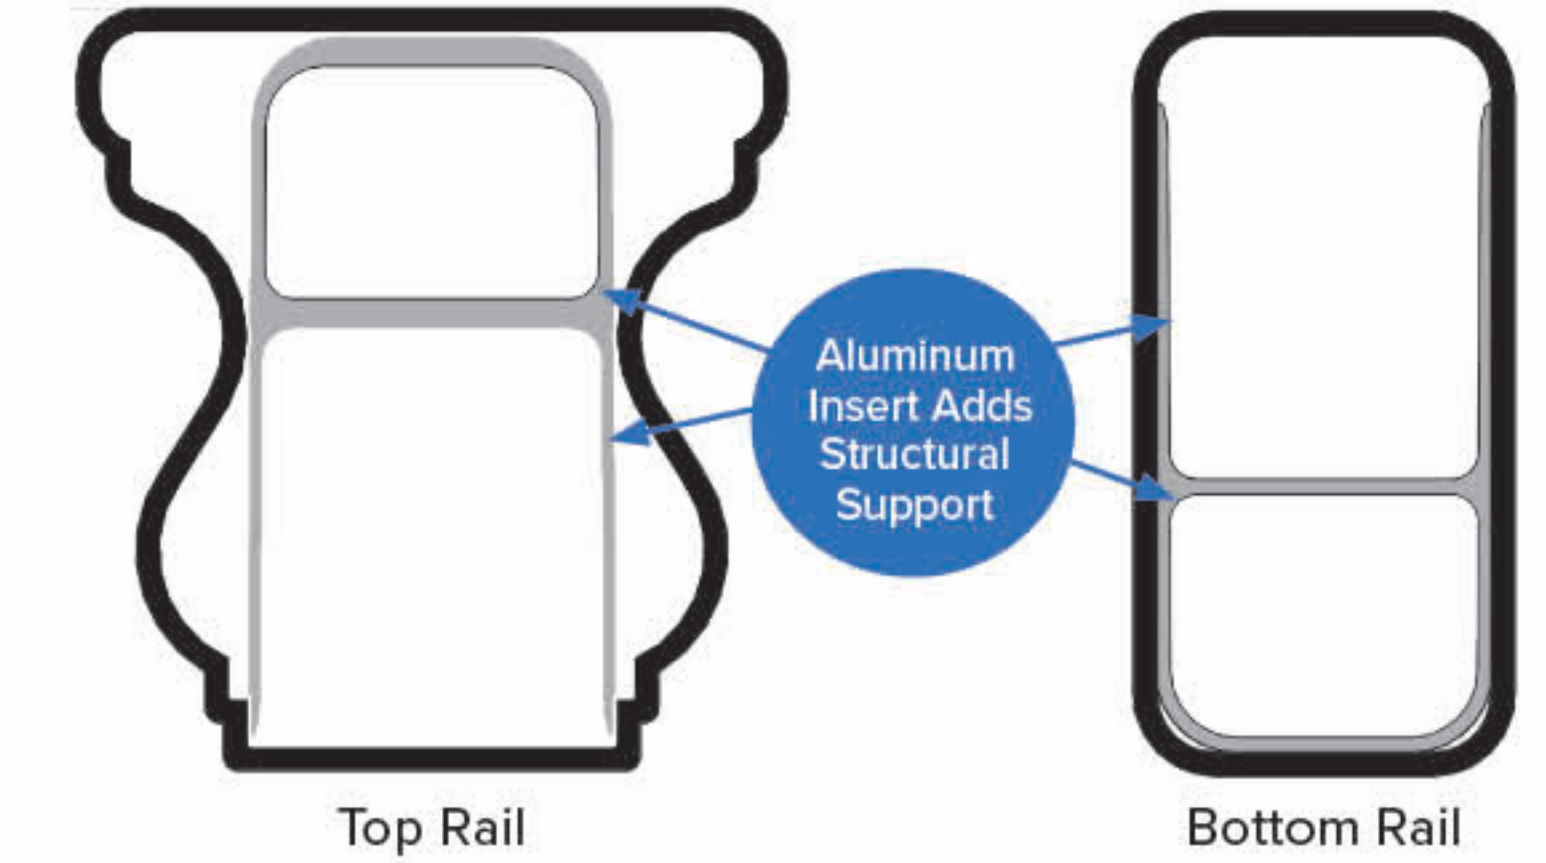

VINYL RAILING OPTIONS 400 SERIES

$40⁰⁰/FT. LN.

PRODUCT DETAILS

- Pre-Attached Aluminum Deckboard Receiver on Top Rail (deckboard not included)
- Railing Height Options: 36" · 42"
- Railing Length Options: 6' · 8' · 10'

Pictured Above:
a. White Railing with York Infill
b. White Railing with White Model Infill
c. White Railing with White Model Infill

PROFILE

VINYL RAILING OPTIONS 3000 SERIES

$47⁰⁰/FT. LN.

PRODUCT DETAILS

- 3" Wide Top Rail
- Railing Height Options: 36" · 42"
- Railing Length Options: 4' · 6' · 8' · 10'

*Use only for applications 30" or less from ground level

Pictured Above:
a. White Railing with White Model Infill
b. Almond Railing with York Infill
c. White Railing with York Infill

PROFILE