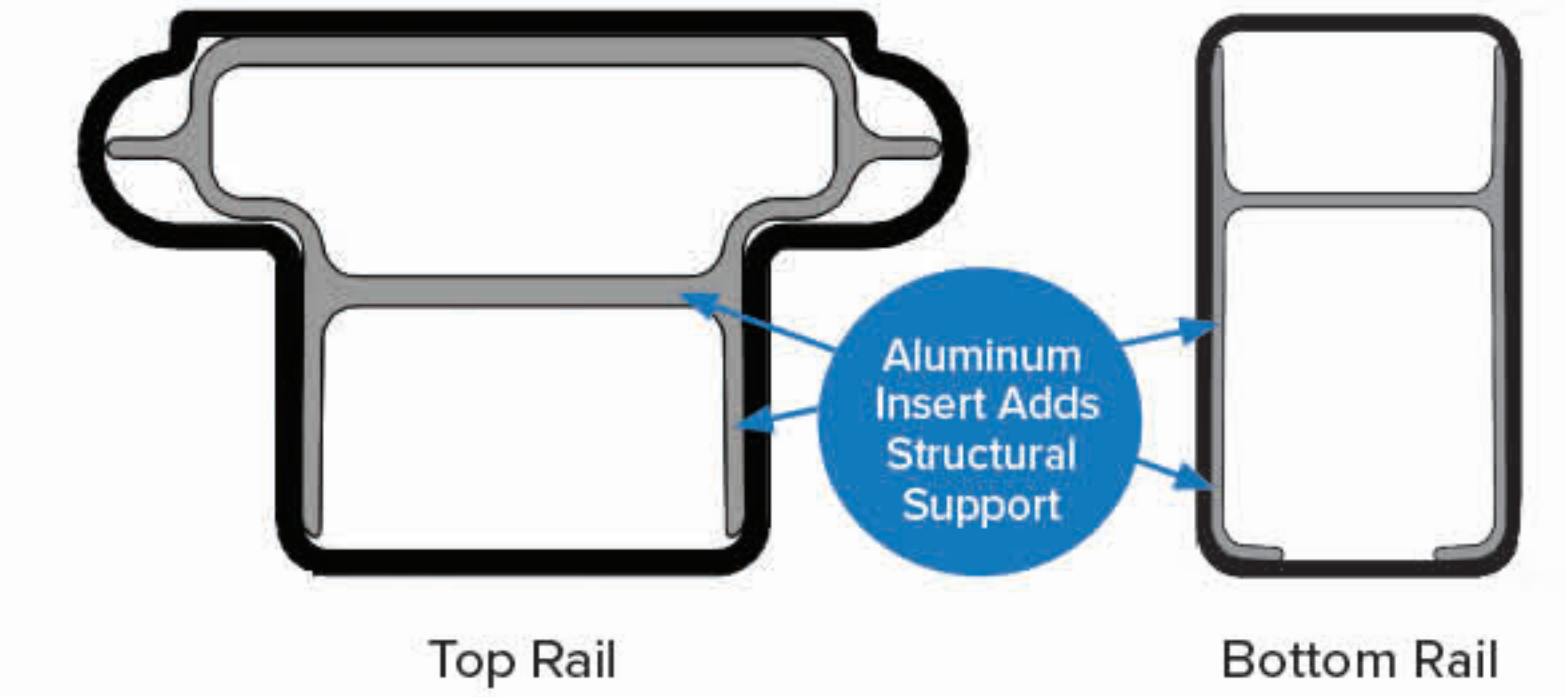

VINYL RAILING OPTIONS 200 SERIES

\$29.00 / FT. LN.

PRODUCT DETAILS

- 3 1/8" Wide Top Rail
- Railing Height Options: 36" · 42"
- Railing Length Options: 5' · 6' · 7' · 8' · 10'

INFILL OPTIONS

PROFILE

COLOR OPTIONS

All prices shown are subject to change

VINYL RAILING OPTIONS 400 SERIES

\$40⁰⁰/FT. LN.

PRODUCT DETAILS

- Pre-Attached Aluminum Deckboard Receiver on Top Rail (deckboard not included)
- Railing Height Options: 36" · 42"
- Railing Length Options: 6' · 8' · 10'