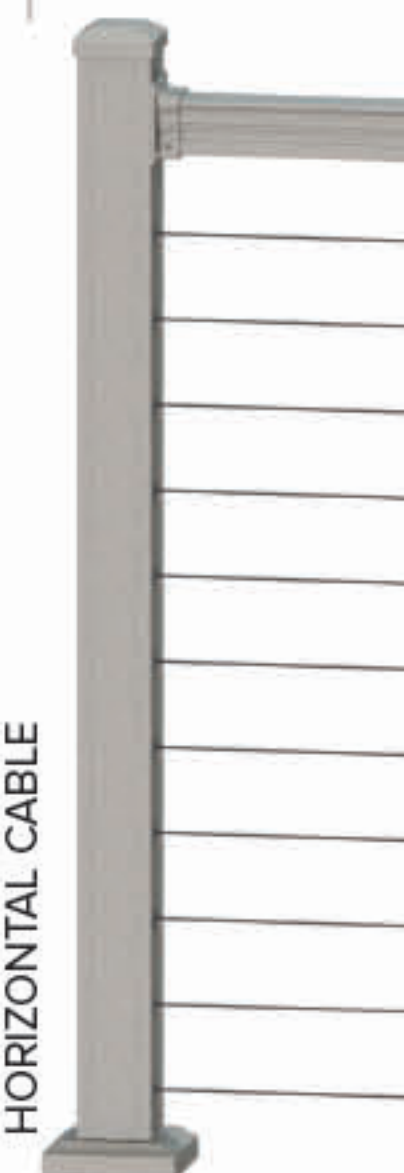

INFILL OPTIONS

SQUARE

TWISTED & ALTERNATING TWISTED

HAMMERED

BOWED

ROUND

HORIZONTAL CABLE

VERTICAL CABLE

ROD RAIL

PATENT PENDING

GLASS RAIL

C70 Veranda

CALL FOR PRICING

ROD RAIL INFILL

\$85.00/FT. LN.

Textured Black with Vertical Cable