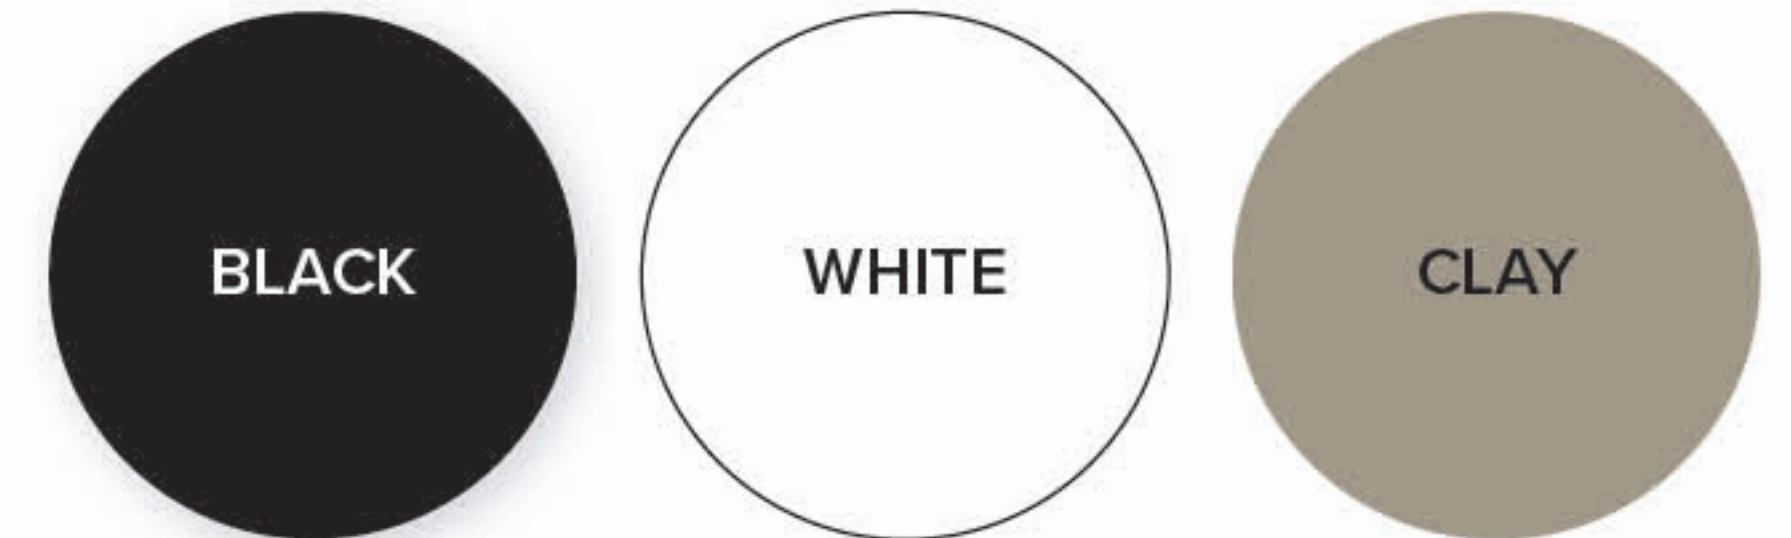

VINYL RAILING OPTIONS 200 SERIES

\$29.00 / FT. LN.

PRODUCT DETAILS

- 3 1/8" Wide Top Rail
- Railing Height Options: 36" · 42"
- Railing Length Options: 5' · 6' · 7' · 8' · 10'

INFILL OPTIONS

PROFILE

COLOR OPTIONS