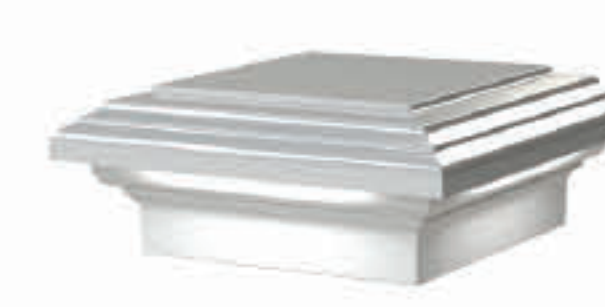

DECORATIVE