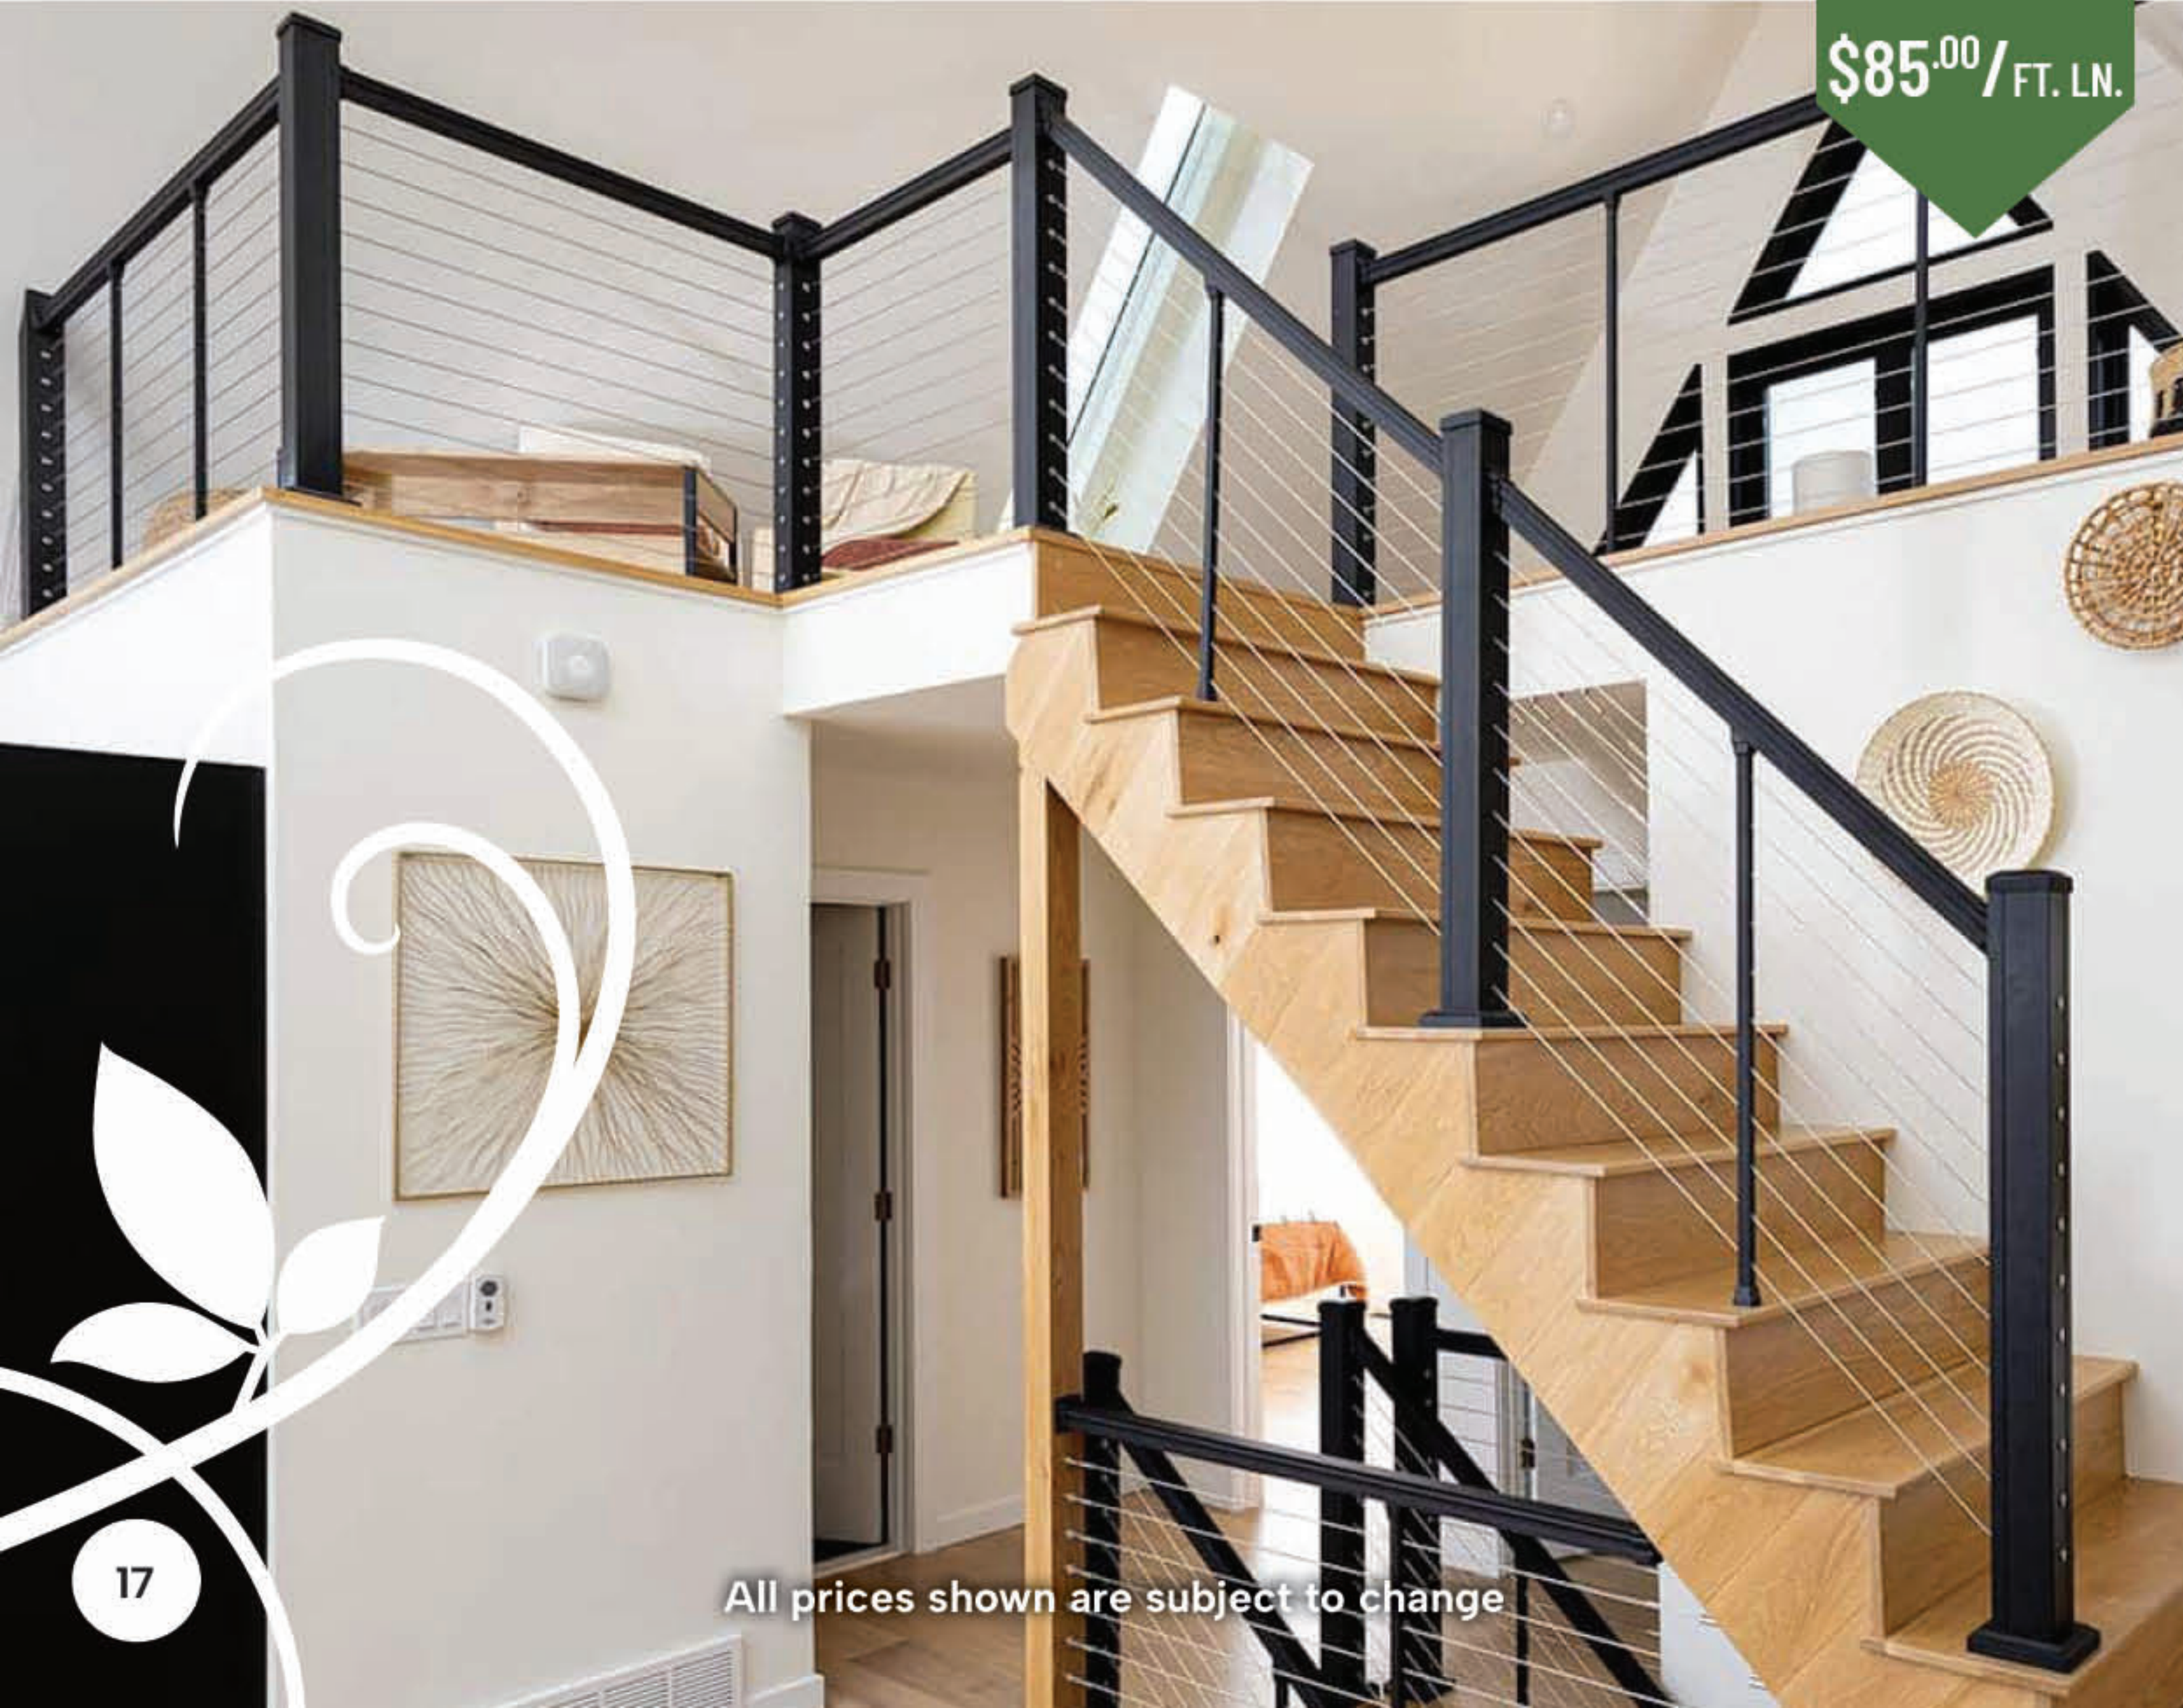

Matte White with Black Square Balusters

CABLE RAIL INFILL

$85.00/FT. LN.