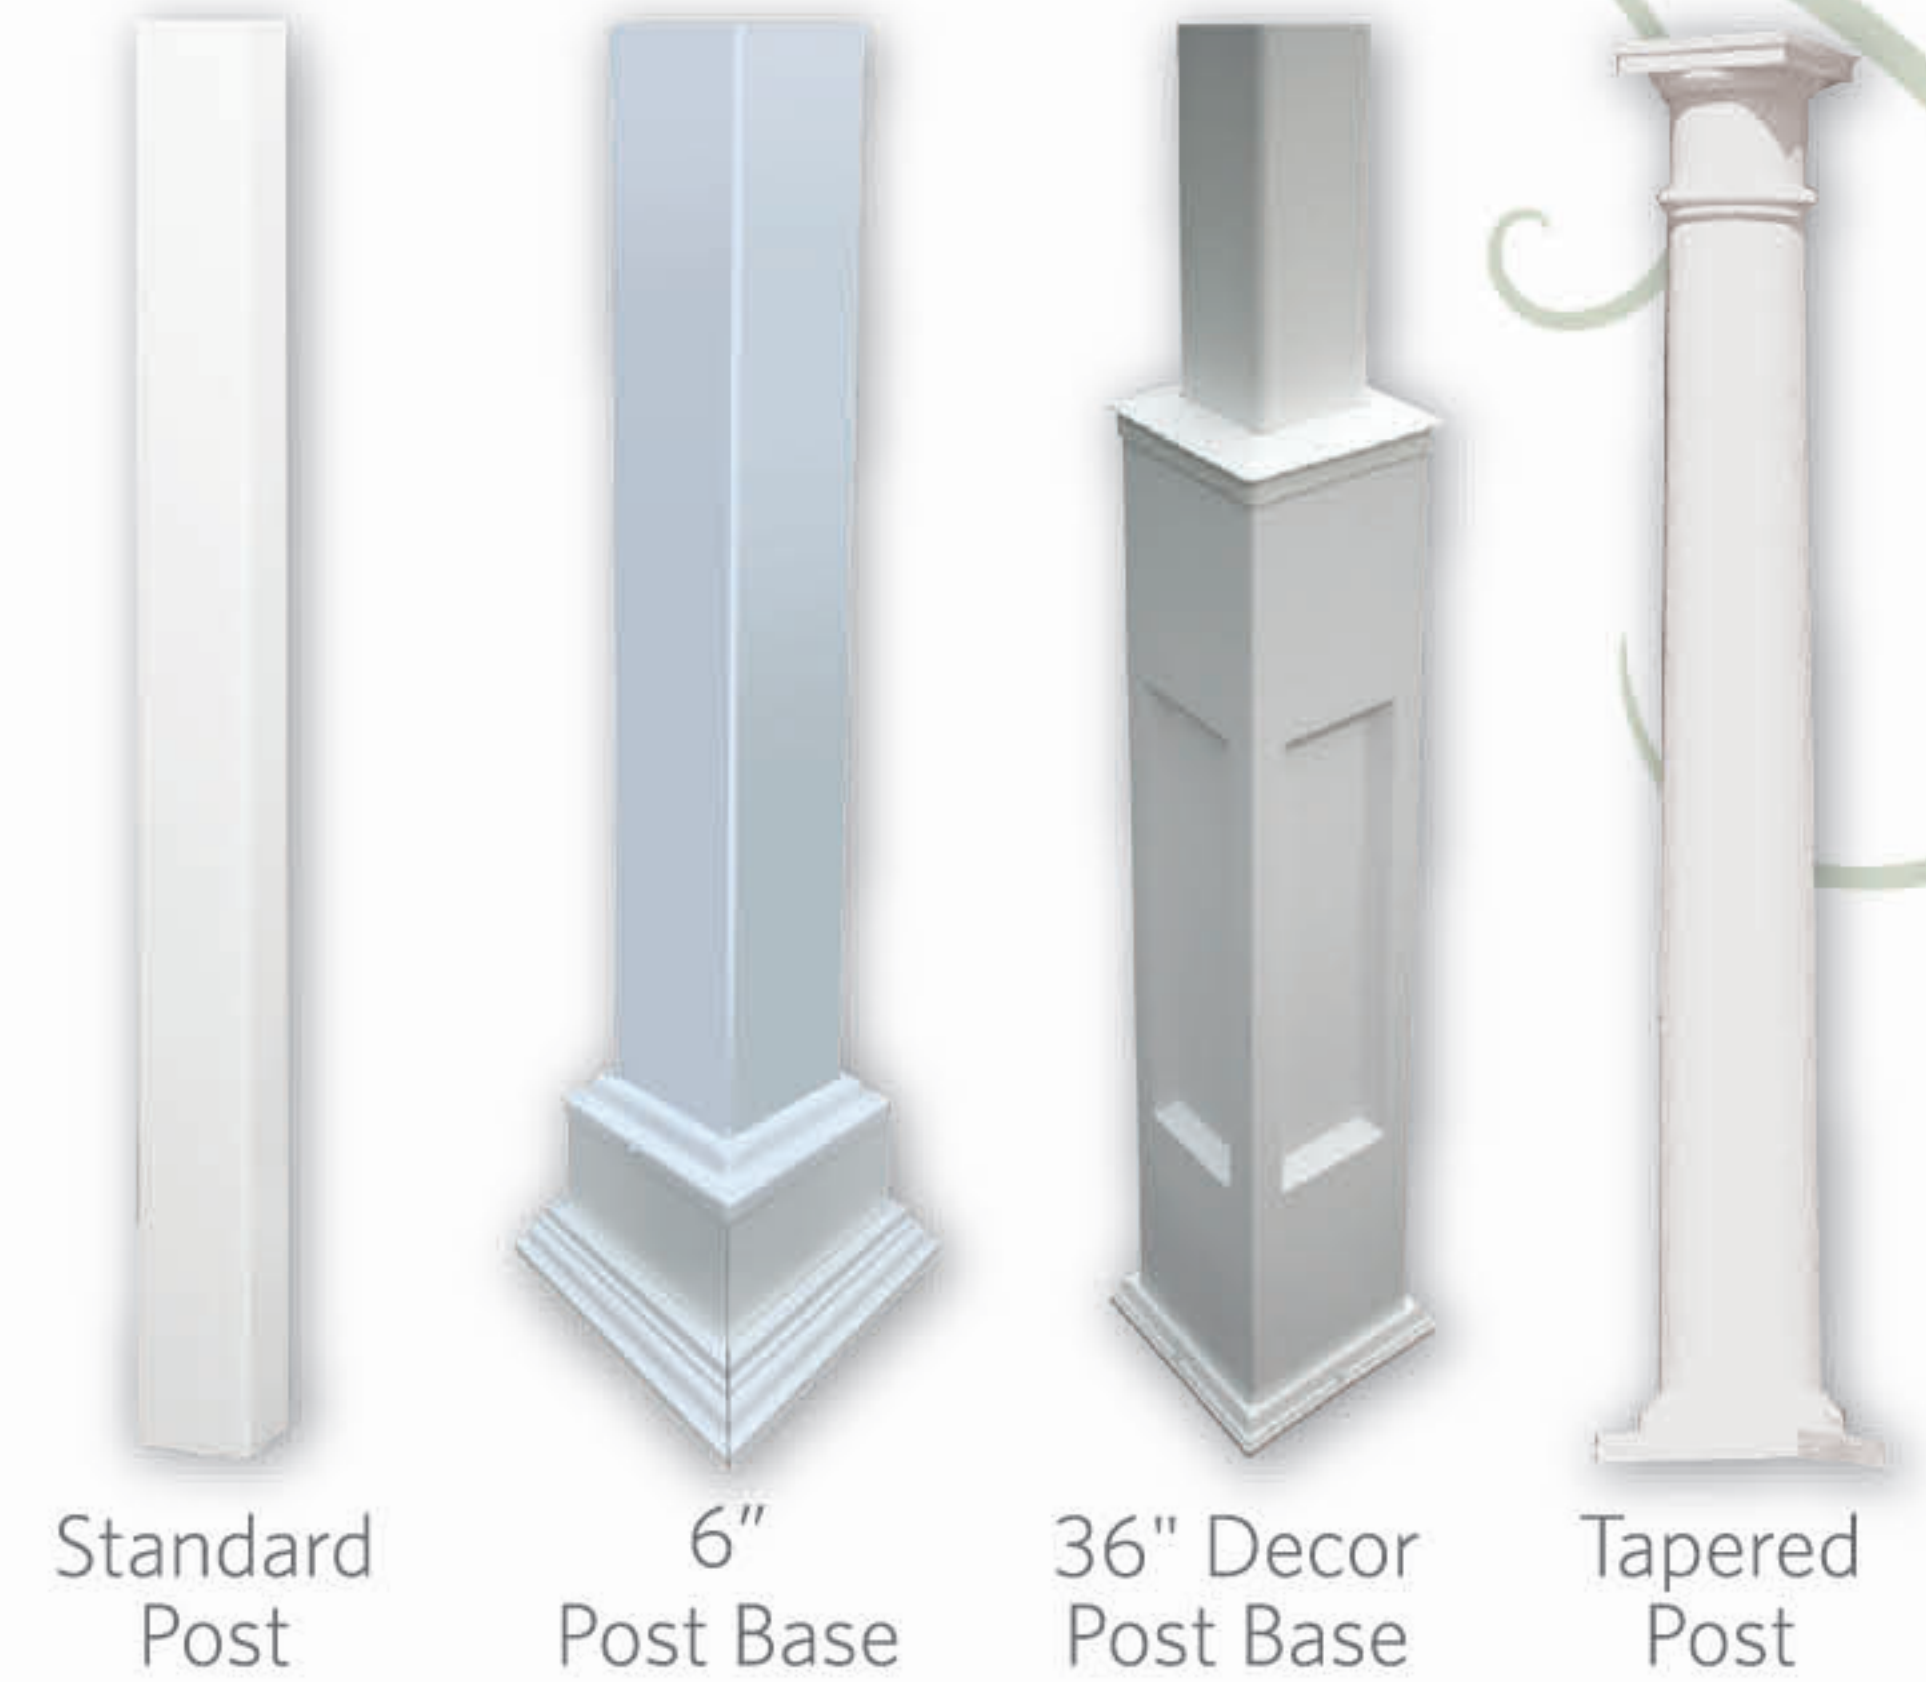

STRUCTURAL COLUMNS

CALL FOR PRICING

DEPENDABLE STRENGTH

Superior's beautiful vinyl columns give your home a refined look while requiring little effort to maintain. Each structural post and column contains an aluminum insert that provides support for a roof.

Load Rating: With full length extruded aluminum inserts.

NEWEL POSTS

POST CAPS

POST TRIM

POST WRAP

PORCH POST COLOR OPTIONS

CALL FOR PRICING

White

Almond

Clay

Natural (Unstained)

Cedar

Mahogany

Walnut

Clear

Cinder