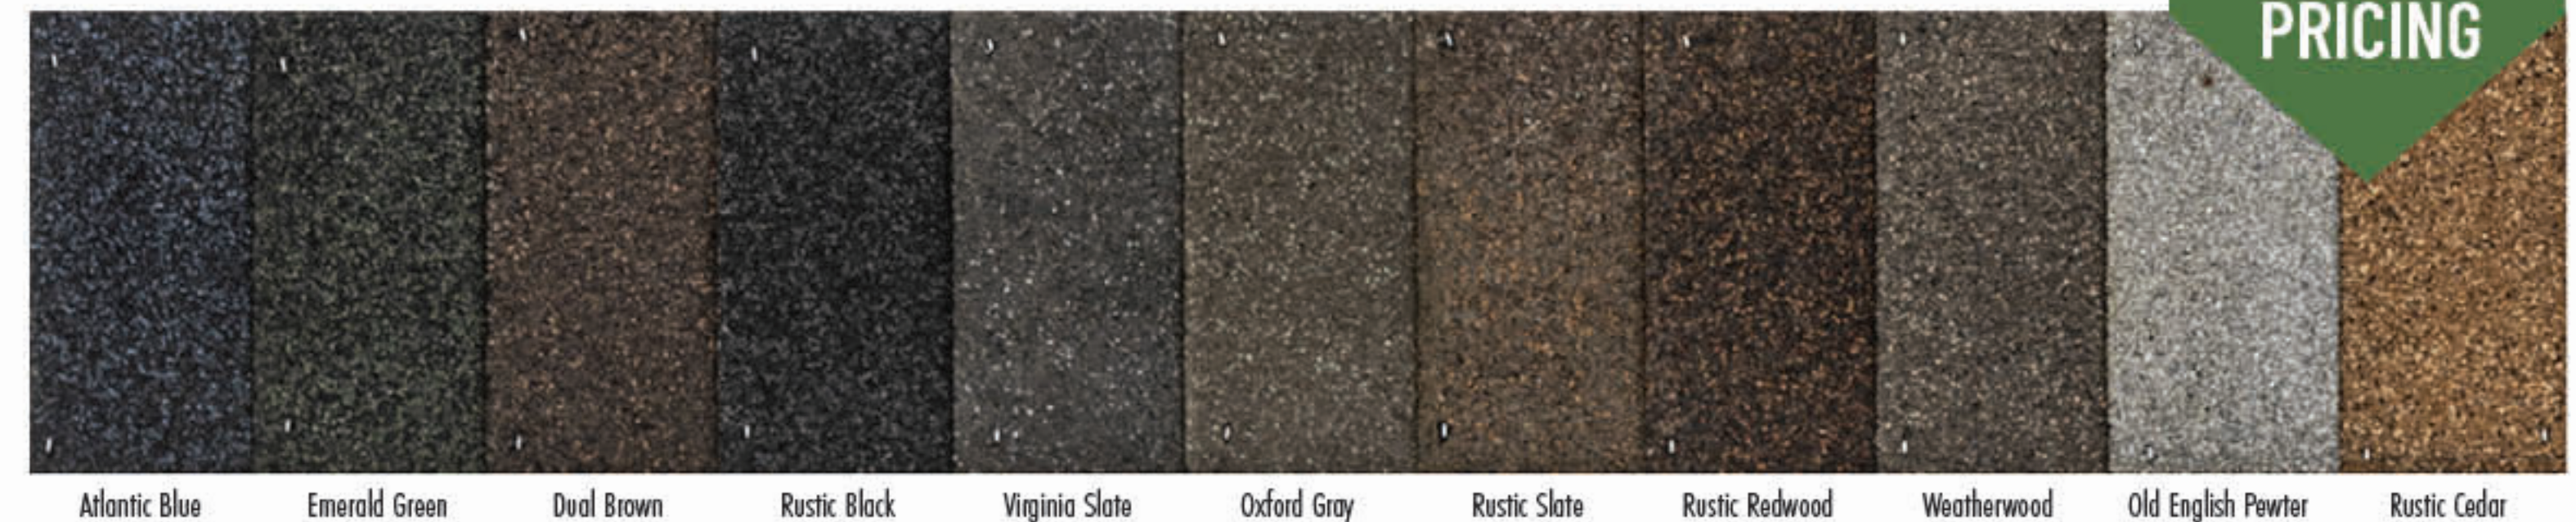

ROOFING COLORS

Metal Roofing (optional on all pavilions)

ROOF SHINGLE COLOR CHART

Atlantic Blue Emerald Green Dual Brown Rustic Black Virginia Slate Oxford Gray Rustic Slate Rustic Redwood Weatherwood Old English Pewter Rustic Cedar