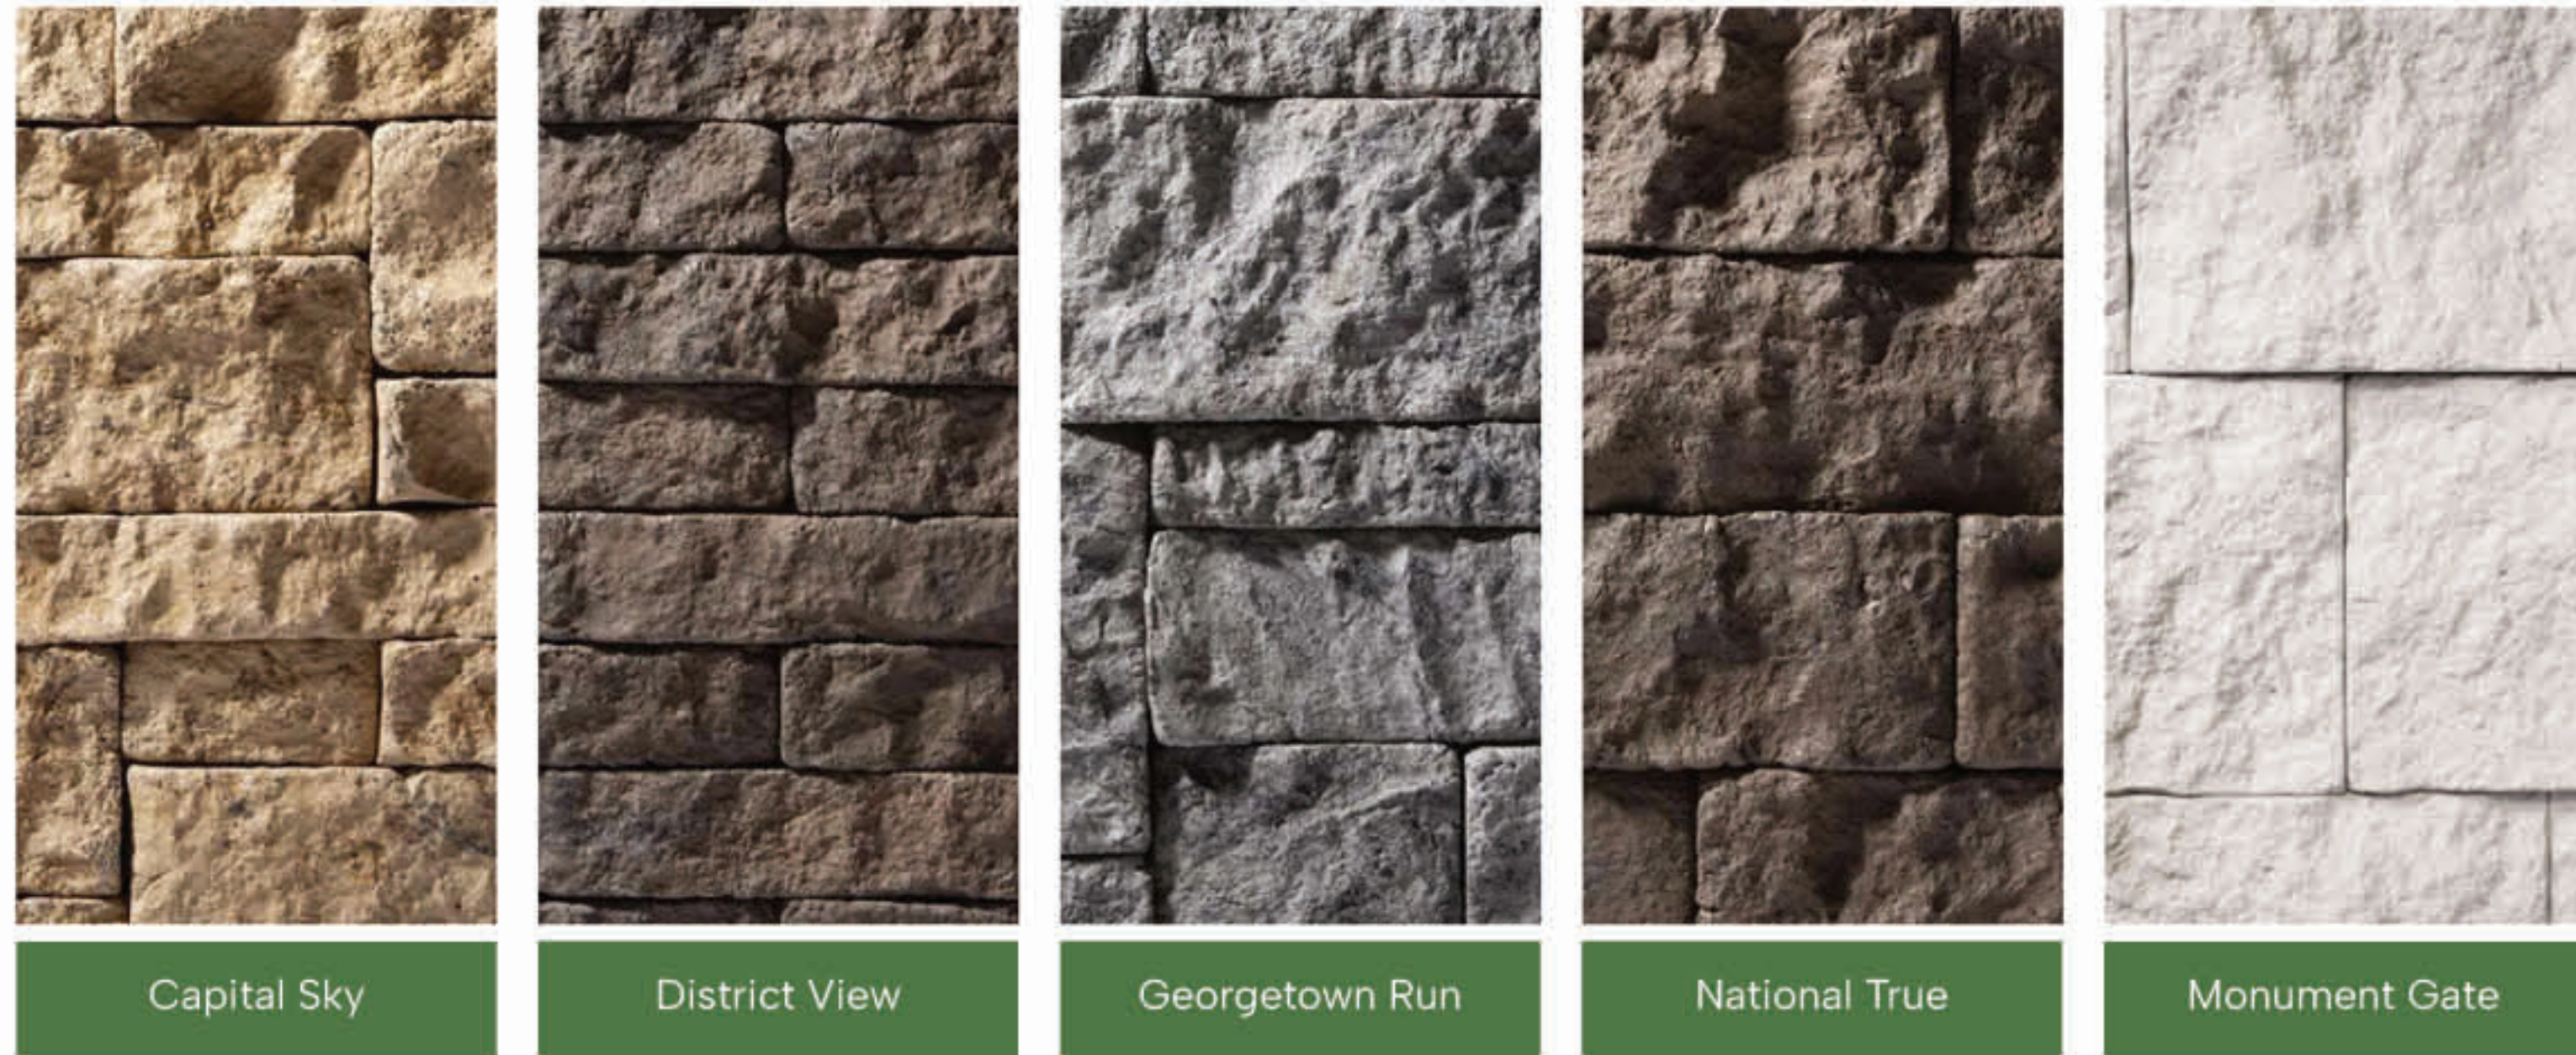

STONE VENEER OPTIONS (DRY STACK)

CALL FOR PRICING