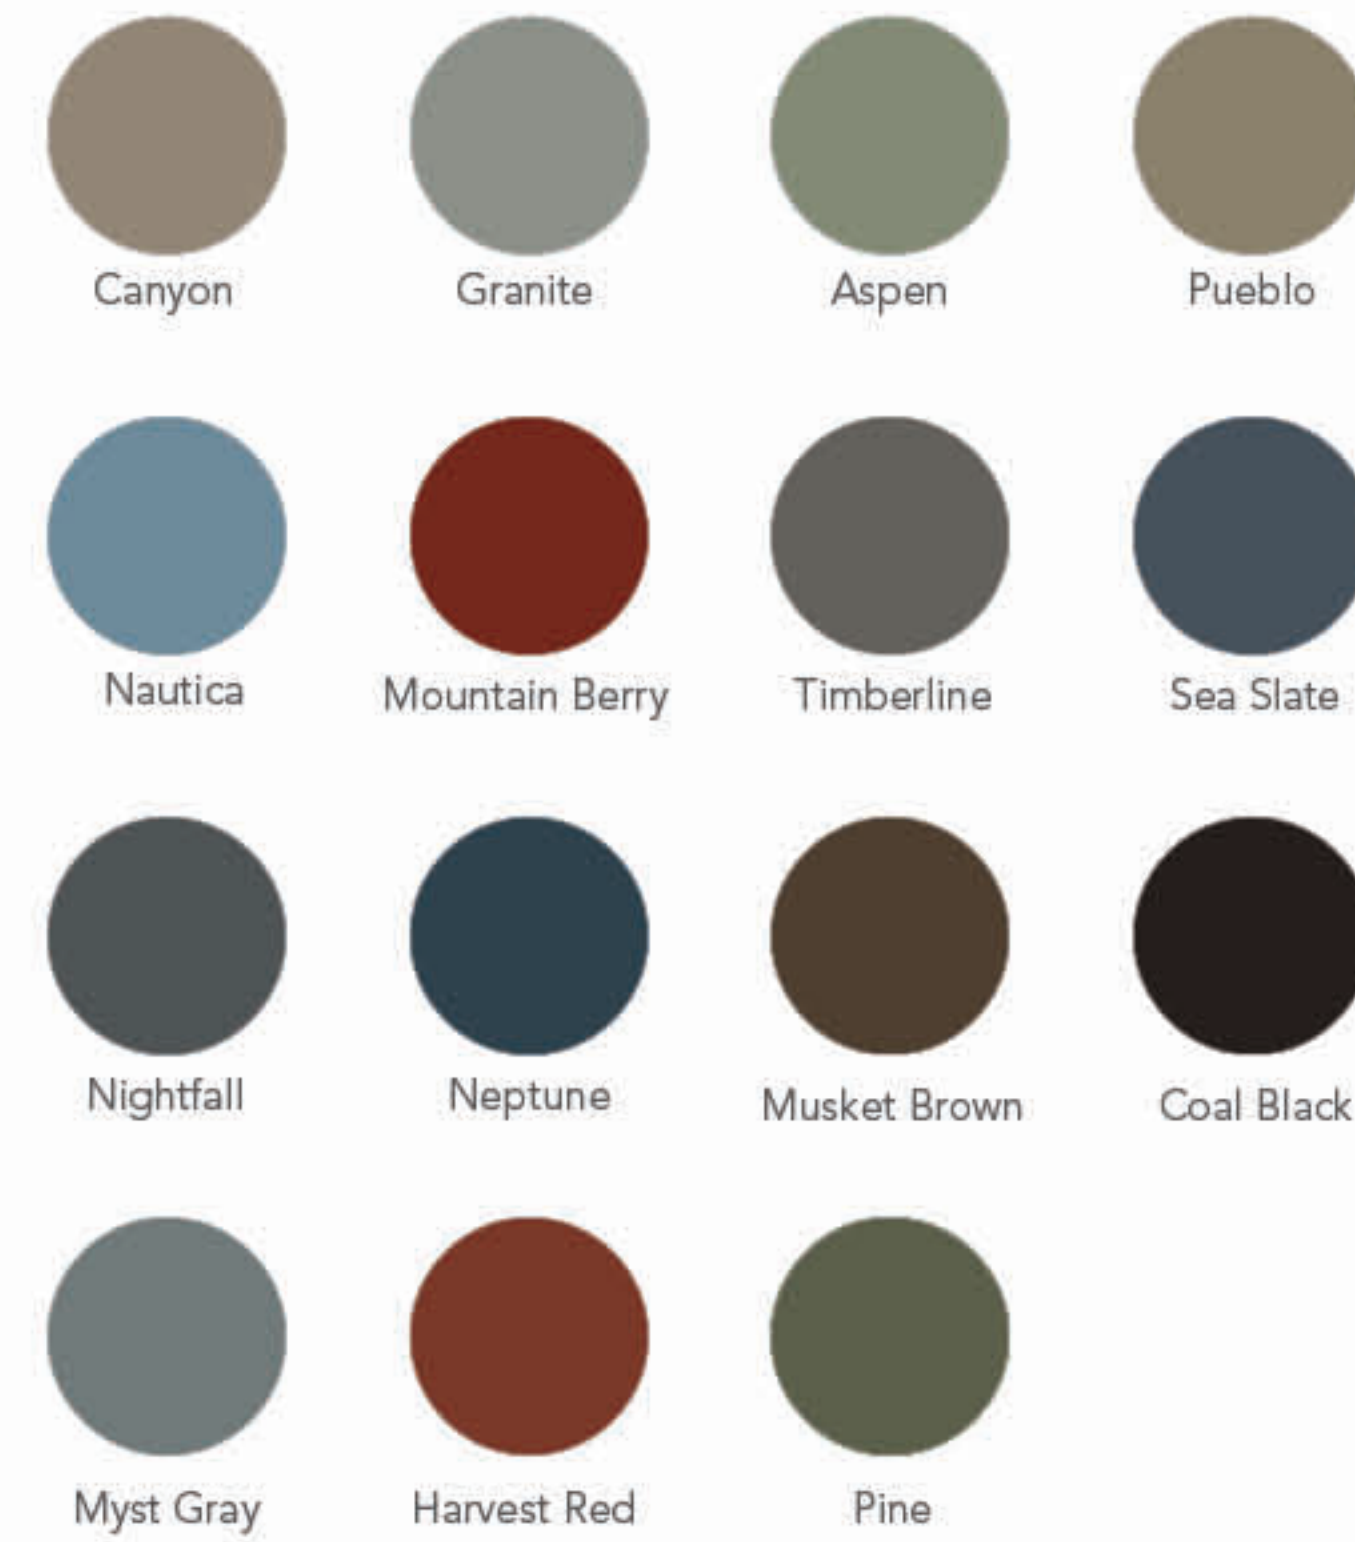

ROOFING COLORS

Metal Roofing (optional on all pavilions)

ROOF SHINGLE COLOR CHART

Atlantic Blue Emerald Green Dual Brown Rustic Black Virginia Slate Oxford Gray Rustic Slate Rustic Redwood Weatherwood Old English Pewter Rustic Cedar

White, Linen, Antique White, Birchwood, Cream, Alabaster, Sand, Chateau, Sandalwood, Gray, Pewter, Clay, Everest, Prairie, Sage, Stone, Canyon, Granite, Aspen, Pueblo, Nautica, Mountain Berry, Timberline, Sea Slate, Nightfall, Neptune, Musket Brown

Not for use as vertical siding

SOFFIT COLORS

LIFESTYLE COLLECTION

SIGNATURE COLLECTION

Always refer to our color selector for accurate color representation.

Beaded	Woodhaven			
	Triple 1 3/4" Hidden Vent	Triple 1 3/4" Solid	Triple 3 1/2" Hidden Vent	Triple 3 1/2" Hidden Vent
•	•	•	•	White
•	•	•	•	Linen
		•	•	Antique White
		•	•	Cream
		•	•	Alabaster
		•	•	Chateau
•	•	•	•	Sandalwood
•	•			Hero Blue
		•	•	Gray
		•	•	Pewter
•	•	•	•	Clay
		•	•	Everest
		•	•	Prairie
		•	•	Sage
		•	•	Canyon
		•	•	Granite
		•	•	Aspen
		•	•	Pueblo
		•	•	Nautica
		•	•	Mountain Berry
		•	•	Timberline
		•	•	Sea Slate
		•	•	Nightfall
		•	•	Neptune
		•	•	Musket Brown
		•	•	Coal Black
		•	•	Myst Gray
		•	•	Harvest Red
		•	•	Pine