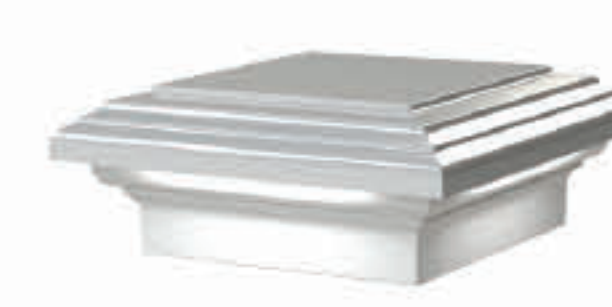

Sizes available for 2½", 3¼" and 4" Posts

POST CAP LIGHTS

3000k LED

PYRAMID

DECORATIVE

POST CAP DOWNLIGHTS

3000k LED

PYRAMID

DECORATIVE

POST & STAIR ACCENT LIGHT

3000k LED

POST CAPS (NO LIGHTS)

PYRAMID

DECORATIVE

UNDER RAIL LIGHTING

Only available for Chesapeake Series