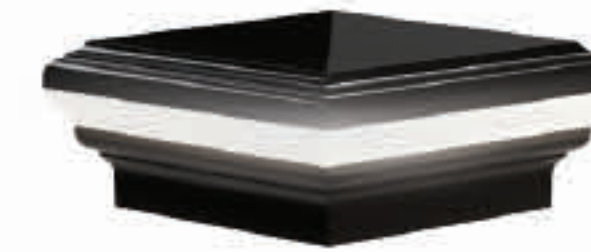

Sizes available for 2½", 3¼" and 4" Posts

POST CAP LIGHTS

3000k LED

PYRAMID

DECORATIVE

POST CAP DOWNLIGHTS

3000k LED

PYRAMID

DECORATIVE

POST & STAIR ACCENT LIGHT

3000k LED

POST CAPS (NO LIGHTS)

PYRAMID

DECORATIVE

UNDER RAIL LIGHTING

Only available for Chesapeake Series