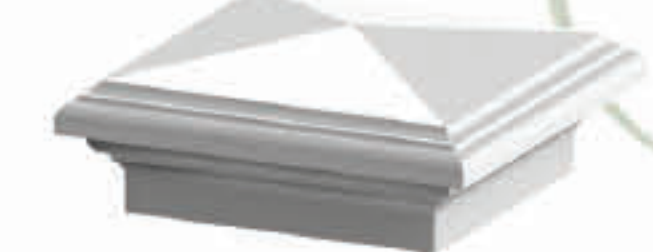

Sizes available for 2½", 3¼" and 4" Posts

POST CAP LIGHTS

3000k LED

PYRAMID

DECORATIVE

POST CAP DOWNLIGHTS

3000k LED

PYRAMID

DECORATIVE

POST & STAIR ACCENT LIGHT

3000k LED

POST CAPS (NO LIGHTS)

PYRAMID

DECORATIVE

UNDER RAIL LIGHTING

Only available for Chesapeake Series