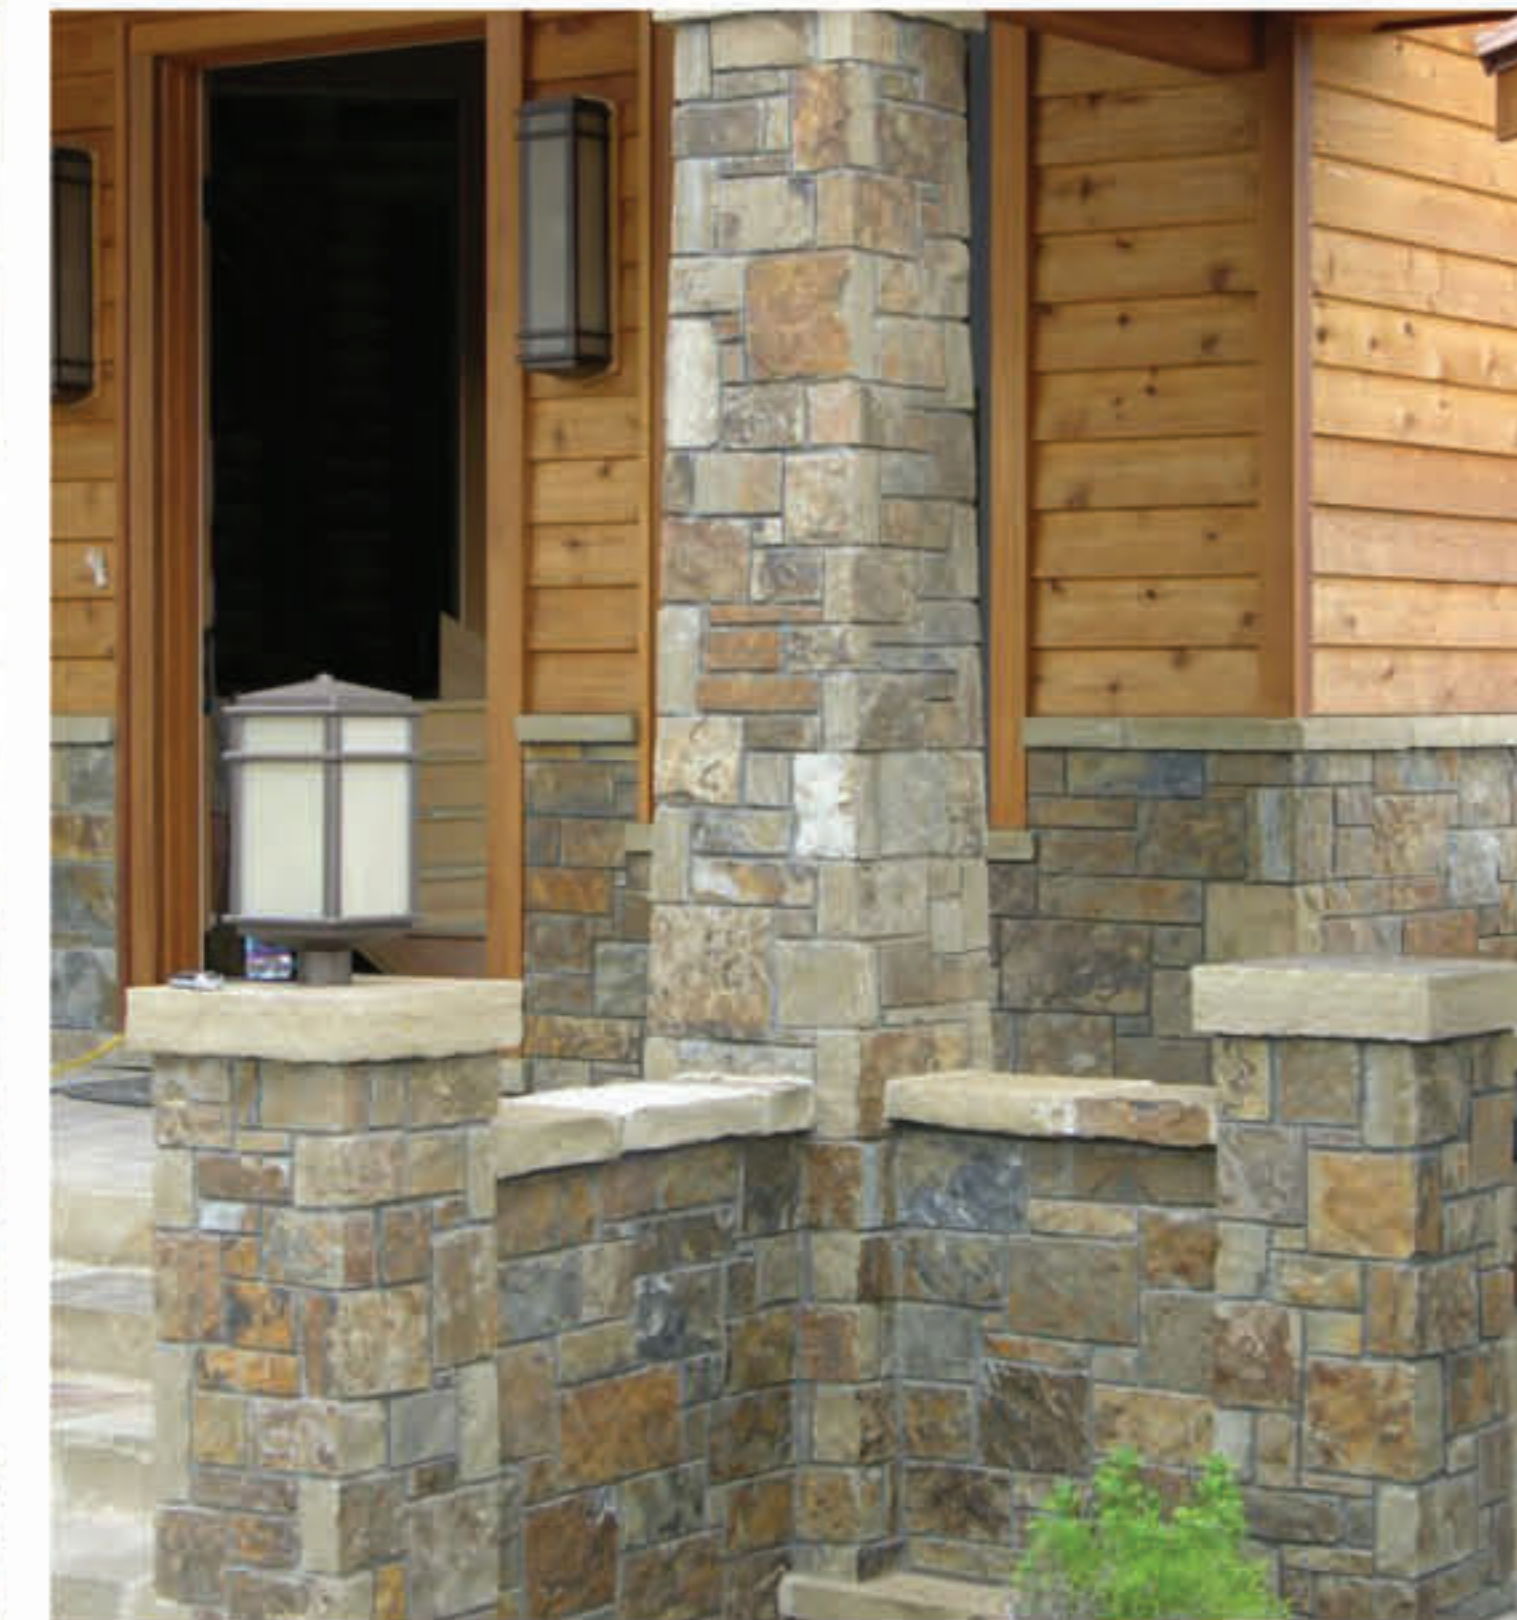

STONE VENEER OPTIONS (DRY STACK)

CALL FOR PRICING

STONE VENEER OPTIONS WITH MORTAR call for price

CALL FOR PRICING

RAINGUARD SYSTEM

under decking to provide dry space under deck

\$12.00/SQ. FT.

All prices shown are subject to change

FIREPLACES CONTRACTOR SERIES

Available in 24", 36", 48" per arched lintel, straight lintel, or see thru model

Arched Lintel

Straight Lintel

See-Through Arched Lintel

See-Through Straight Lintel

CALL FOR PRICING

STANDARD SERIES

Available in 24", 36", 48" per arched lintel, straight lintel or see-thru model.

Arched Lintel

Straight Lintel

See-Through Arched Lintel

See-Through Straight Lintel

CALL FOR PRICING

NEW AGE SERIES