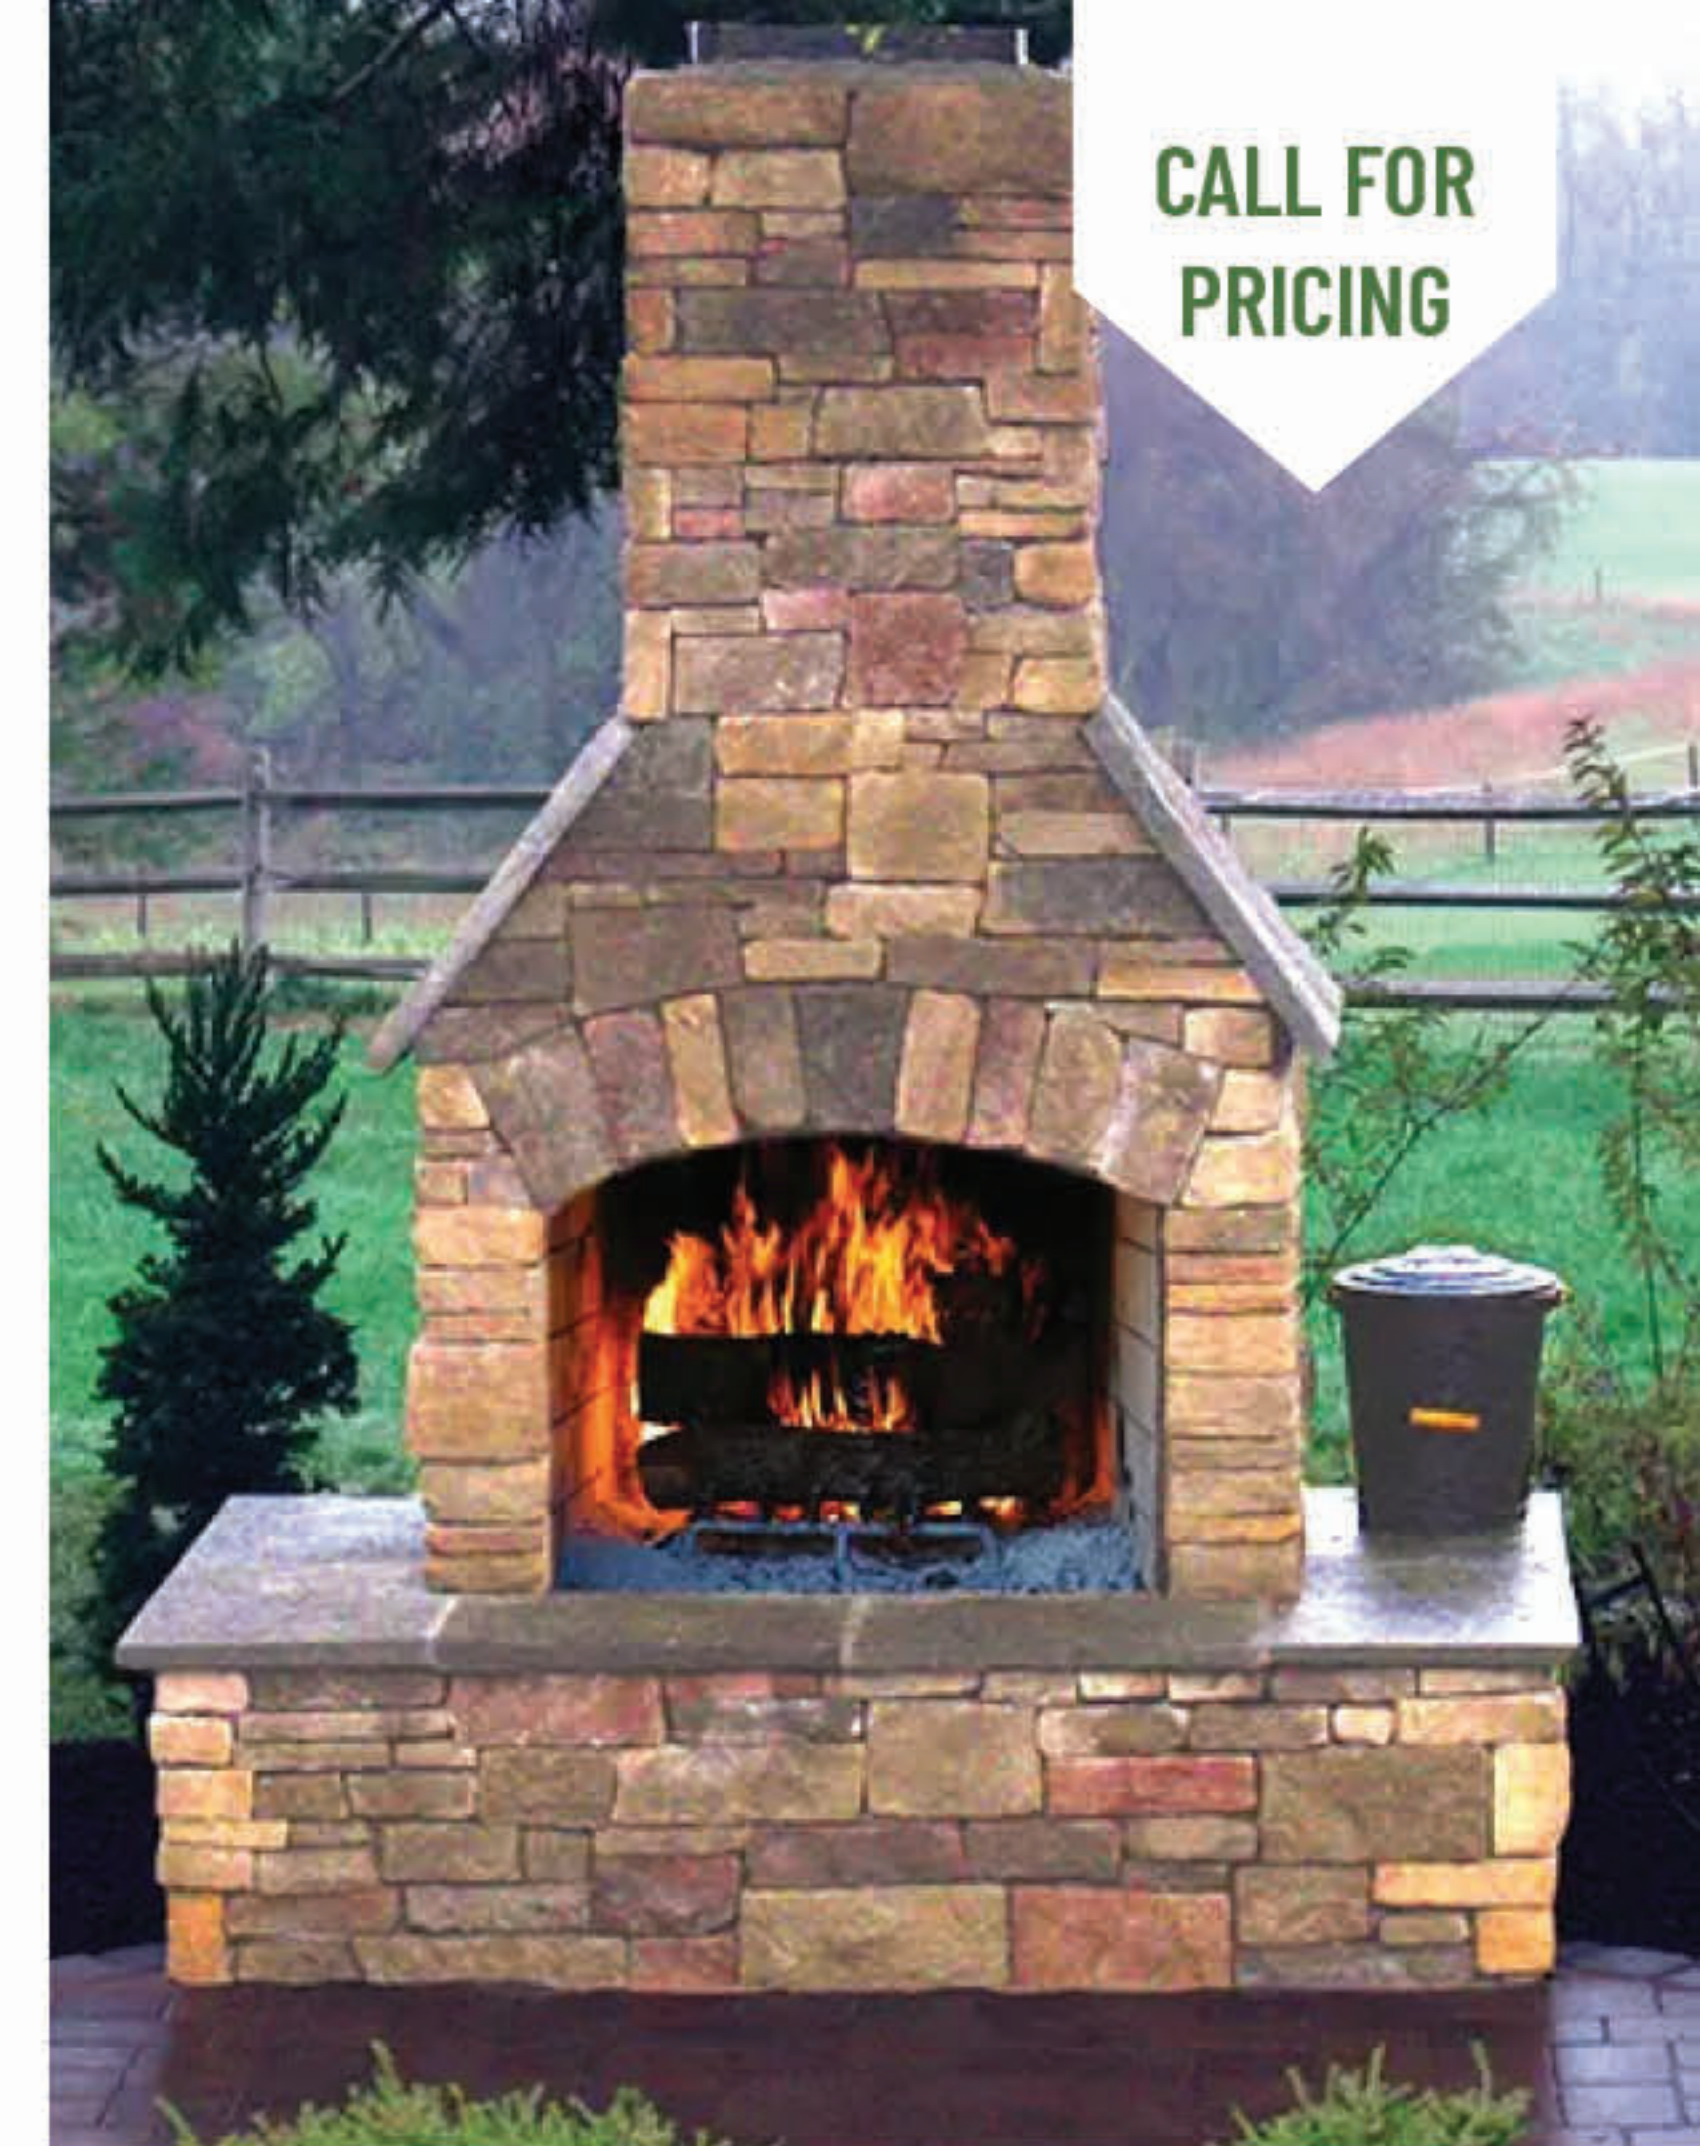

STONE VENEER OPTIONS (DRY STACK)

CALL FOR PRICING

STONE VENEER OPTIONS WITH MORTAR call for price

CALL FOR PRICING

RAINGUARD SYSTEM

under decking to provide dry space under deck

\$12.00/SQ. FT.

All prices shown are subject to change

FIREPLACES CONTRACTOR SERIES

Available in 24", 36", 48" per arched lintel, straight lintel, or see thru model

Arched Lintel

Straight Lintel

See-Through Arched Lintel

See-Through Straight Lintel

CALL FOR PRICING

STANDARD SERIES

Available in 24", 36", 48" per arched lintel, straight lintel or see-thru model.

Arched Lintel

Straight Lintel

See-Through Arched Lintel

See-Through Straight Lintel

CALL FOR PRICING

NEW AGE SERIES