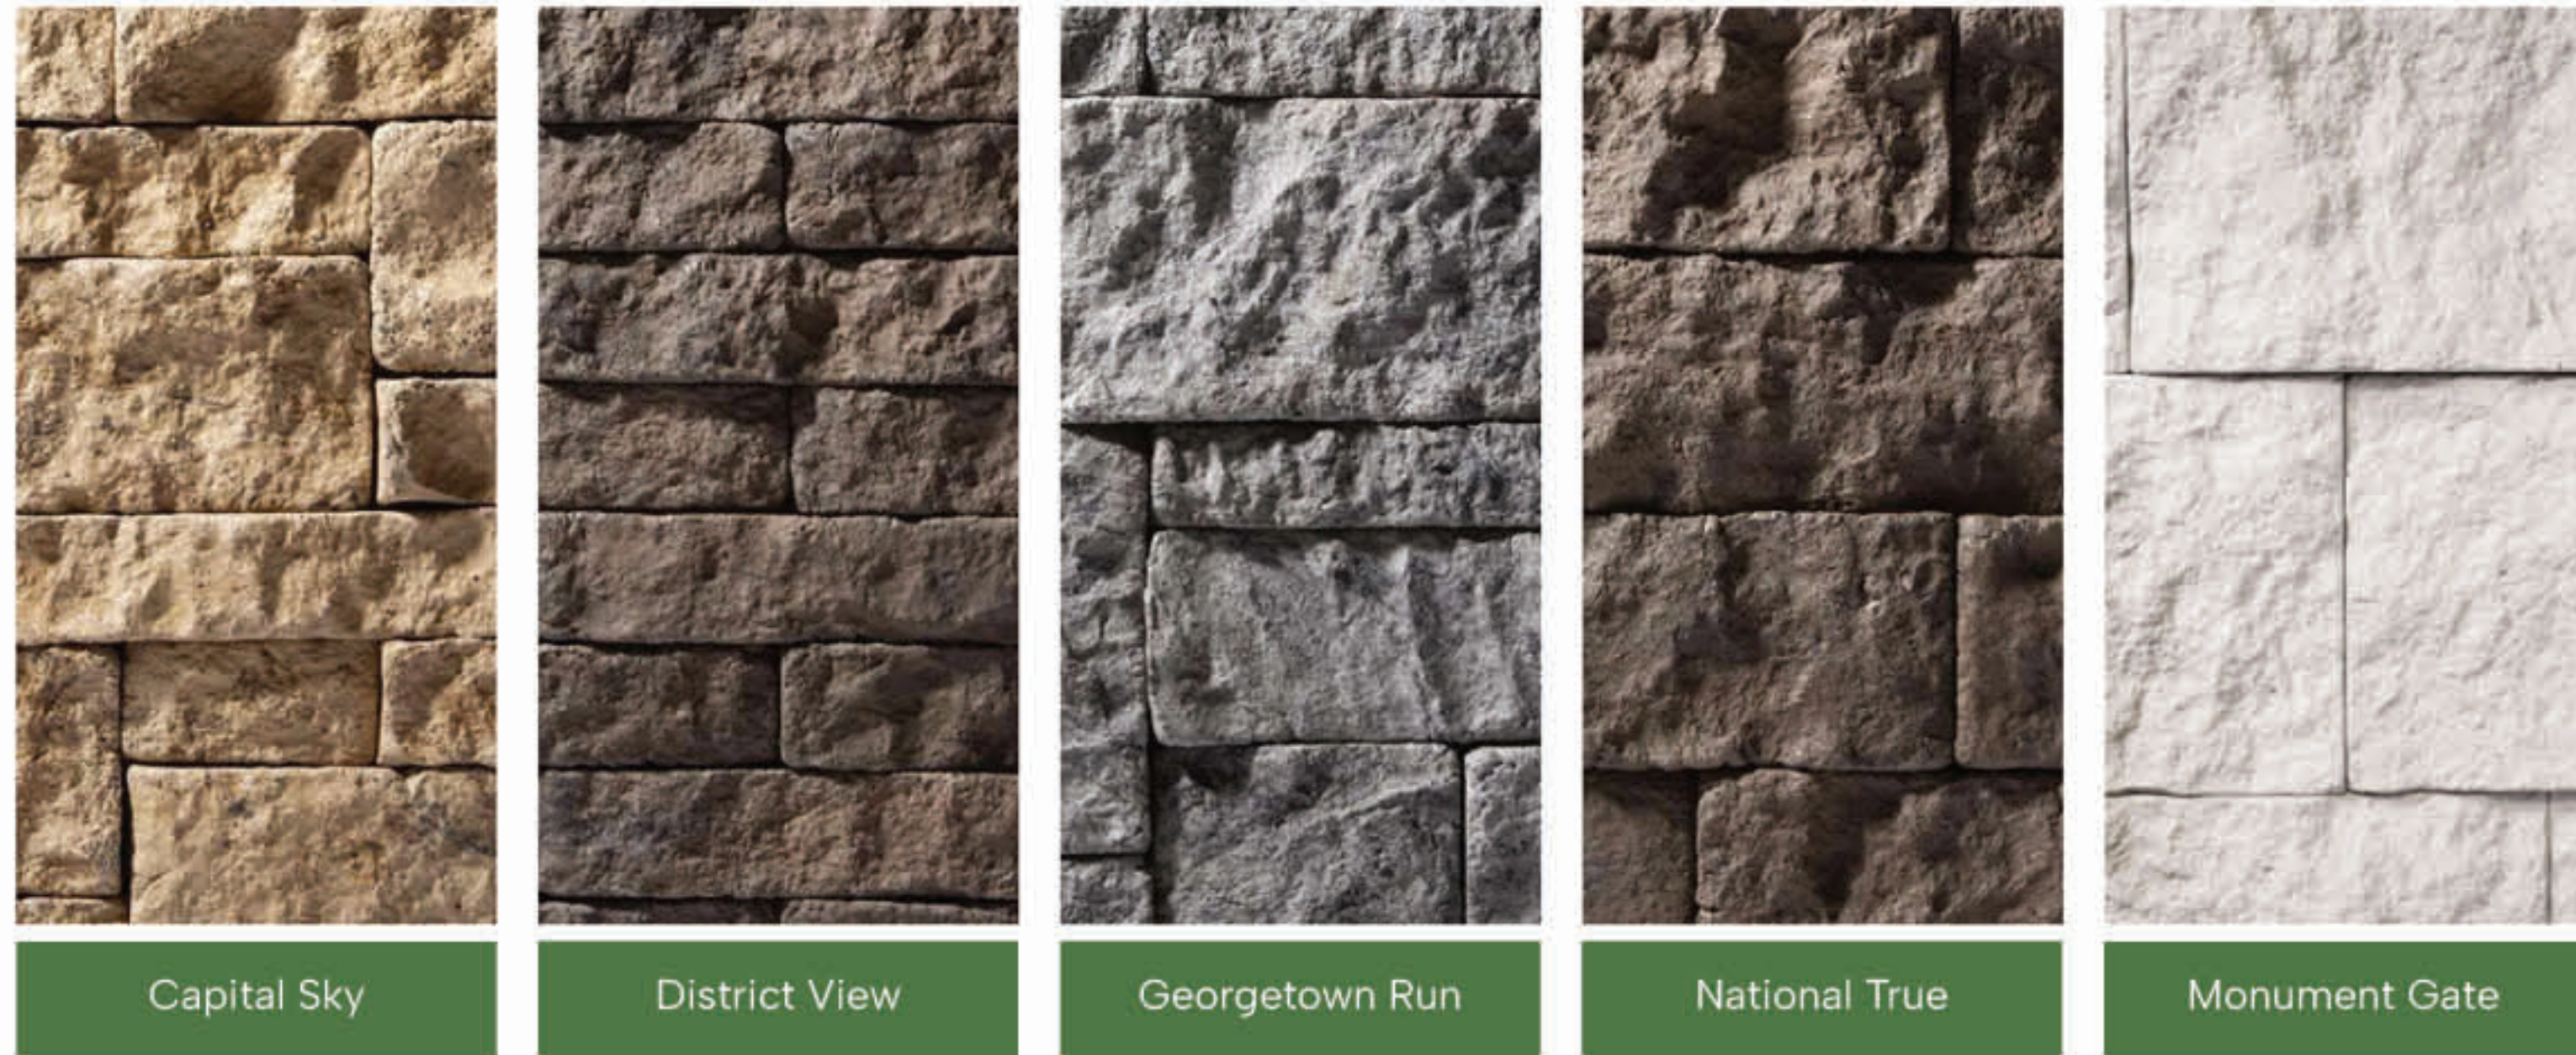

STONE VENEER OPTIONS (DRY STACK)

CALL FOR PRICING

STONE VENEER OPTIONS WITH MORTAR call for price

CALL FOR PRICING

RAINGUARD SYSTEM

under decking to provide dry space under deck

\$12.00/SQ. FT.

All prices shown are subject to change

STANDARD SERIES

Available in 24", 36", 48" per arched lintel, straight lintel or see-thru model.

Arched Lintel

Straight Lintel

See-Through Arched Lintel

See-Through Straight Lintel

CALL FOR PRICING

NEW AGE SERIES