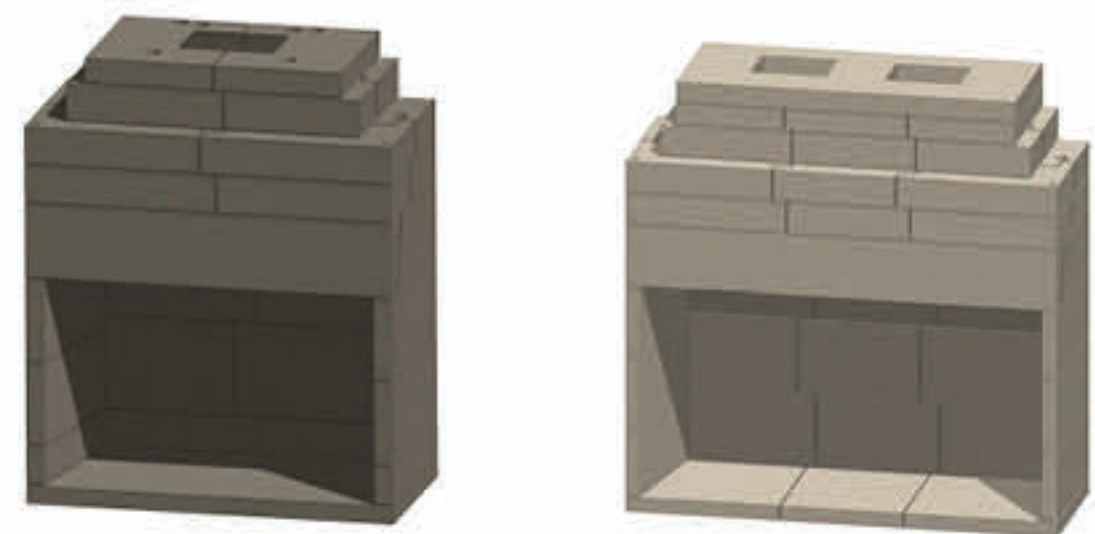

STONE VENEER OPTIONS (DRY STACK)

CALL FOR PRICING

STONE VENEER OPTIONS WITH MORTAR call for price

CALL FOR PRICING

RAINGUARD SYSTEM

under decking to provide dry space under deck

\$12.00/SQ. FT.

All prices shown are subject to change

STANDARD SERIES

Available in 24", 36", 48" per arched lintel, straight lintel or see-thru model.

Arched Lintel

Straight Lintel

See-Through Arched Lintel

See-Through Straight Lintel

CALL FOR PRICING

NEW AGE SERIES

Available in 36", 42", 48", 60", 72" model

CALL FOR PRICING

FIREPLACES GALLERY

KITCHEN GRILL CABINETRY

CHALLENGER COASTAL COLLECTION

For pre-configured grill islands, Challenger's Coastal Collection provides a "no-assembly" solution for aluminum outdoor kitchens. Empire stocks three packages which includes your choice of three different Blaze grills. With multiple color combinations that ship directly to our warehouse, this quick option still allows for choice.