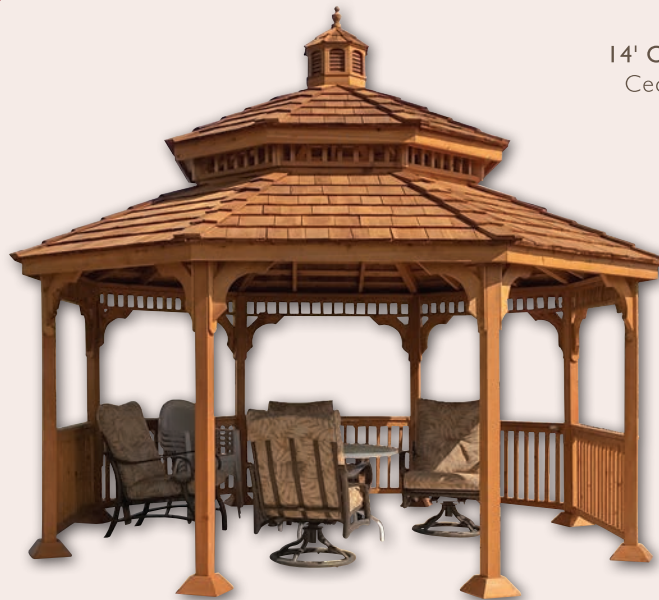

Octagon WOOD GAZEBOS

A classic shape with all the style and charm you expect, our octagon gazebos provide the perfect setting any time of day. Available in several sizes, your octagon gazebo may include screens, Victorian braces, custom paint and other special options and features – for a truly unique gazebo that fits into your landscape perfectly.

14' Cedar Octagon (No Floor)
Cedar Shingle, Pagoda Roof,
Cedar Stain